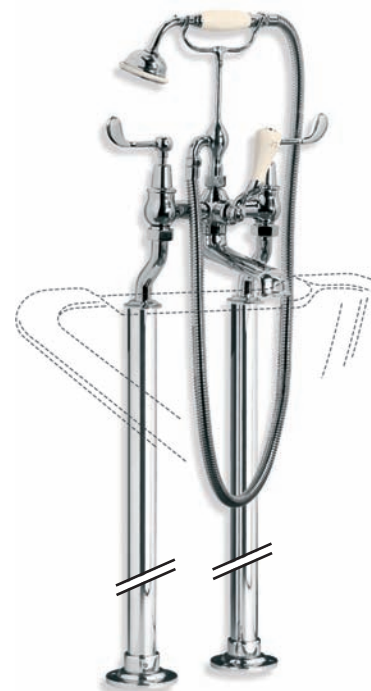

CL 1145
CONNAUGHT BATH SHOWER
MIXER WITH STANDPIPE SLEEVES AND
ADJUSTABLE BASEPLATES FOR
RIM MOUNTING