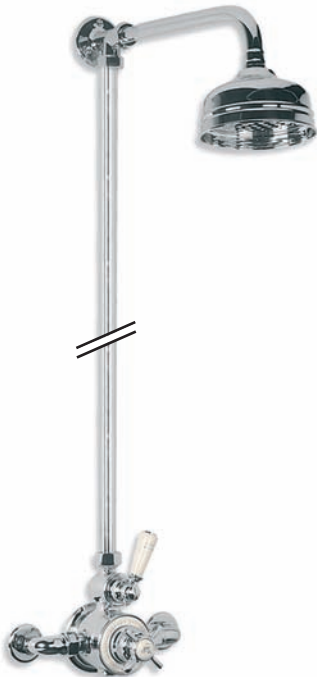

GD 8823
EXPOSED THERMOSTATIC BATH
AND SHOWER VALVE WITH CRADLE
AND CLASSIC HANDSET (AVAILABLE
WALL OR DECK MOUNTED)

GD 8712
CONCEALED GODOLPHIN
THERMOSTATIC MIXING VALVE WITH
CLASSIC HANDSET AND SHOWER KIT
(ORDER HEADSET SEPARATELY)

GD 8711
CONCEALED THERMOSTATIC
MIXING VALVE WITH SLIDING RAIL
AND SHOWER KIT
(ORDER HANDSET SEPARATELY)

GD 8800
ARCHIPELAGO THERMOSTATIC
MIXING SHOWER VALVE

GD 8801
ARCHIPELAGO THERMOSTATIC
VALVE AND FLOW CONTROL
(ORDER HEADSET SEPARATELY)