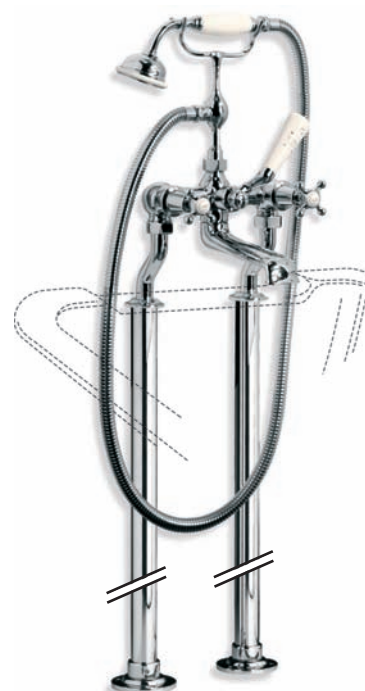

CH 1145
CONNAUGHT BATH SHOWER
MIXER WITH STANDPIPE SLEEVES AND
ADJUSTABLE BASEPLATES FOR
RIM MOUNTING