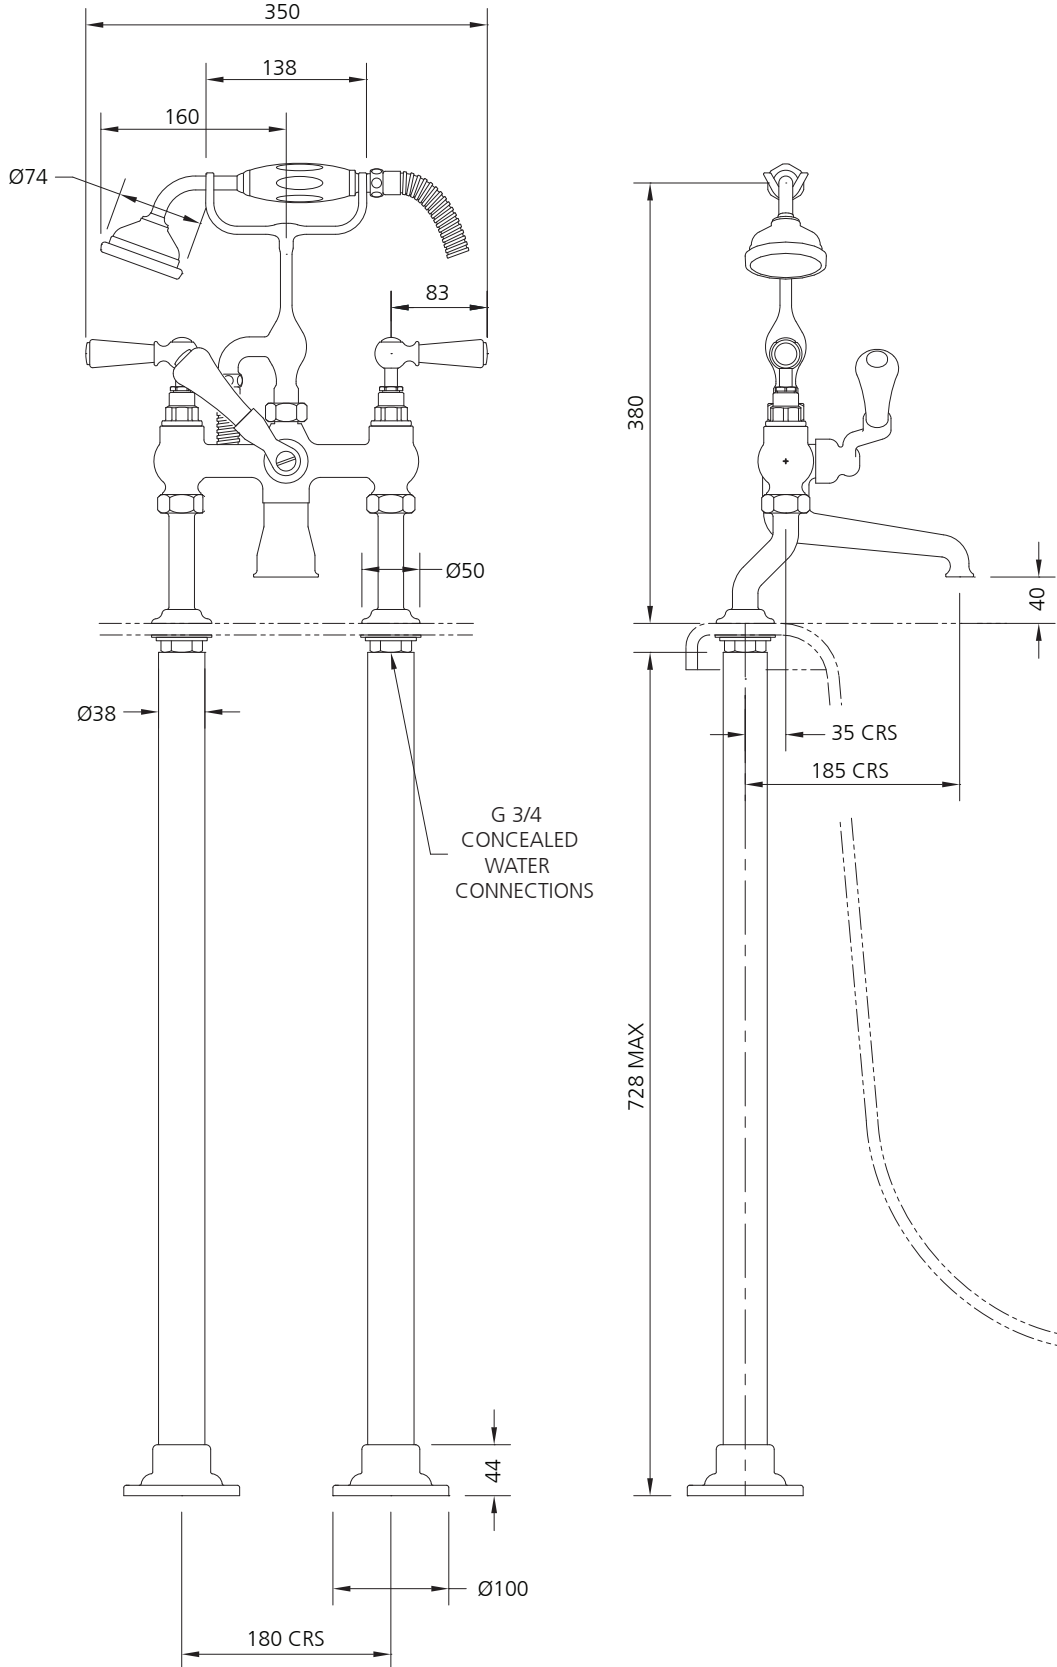

LEFROY BROOKS

IBROC HOUSE ESSEX ROAD
HODDESDON HERTS EN11 OQS UK
T: +44 (0)1992 708 316 F: +44 (0)1992 708 317

WL-1145

CLASSIC WHITE LEVER BATH SHOWER MIXER
WITH STANDPIPE SLEEVES AND ADJUSTABLE BASEPLATES
FOR RIM MOUNTING

DIMENSIONAL DATA SHEET

DATE: 2 August 2010

ISSUE: 058 E

©COPYRIGHT 2010. CHRISTO LEFROY BROOKS. ALL RIGHTS RESERVED.

DIMENSIONS IN MILLIMETRES

WHILST EVERY EFFORT IS MADE TO ENSURE THE ACCURACY OF THESE DATA SHEETS THEY ARE SUBJECT TO CHANGE WITHOUT NOTICE AS PART OF THE COMPANY'S PRODUCT DEVELOPMENT PROCESS