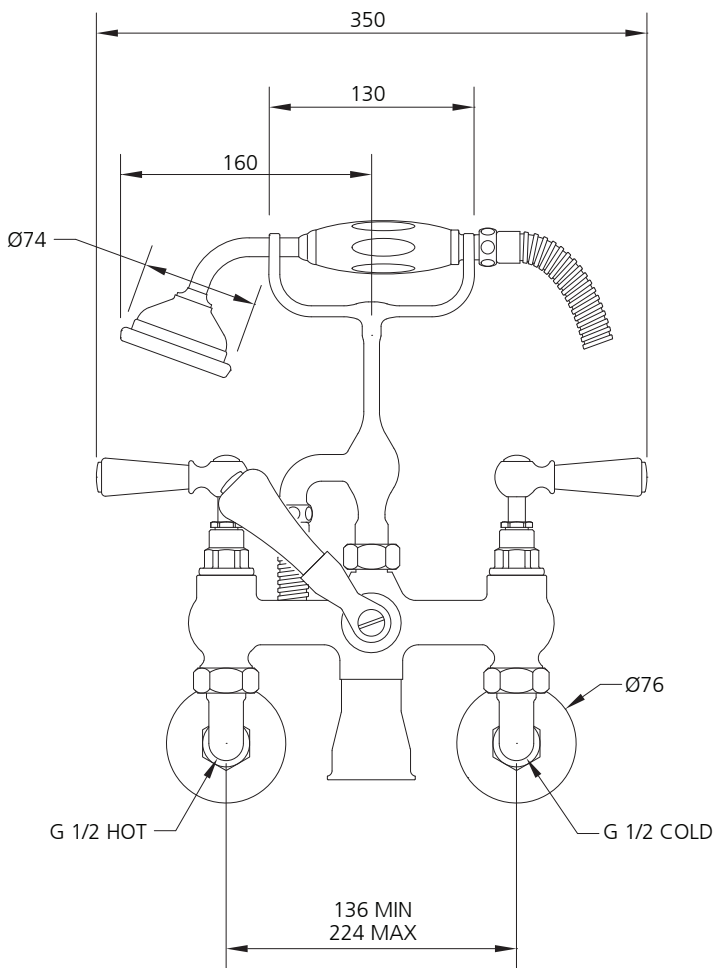

## WLE-1166

CLASSIC WALL MOUNTED BATH SHOWER MIXER  
WITH WHITE LEVERS (3/4")  
EUROPEAN VERSION WITH ECCENTRIC WALL FITTINGS

### DIMENSIONAL DATA SHEET

DATE: 5 August 2010

ISSUE: 053 C

©COPYRIGHT 2010. CHRISTO LEFROY BROOKS. ALL RIGHTS RESERVED.

DIMENSIONS IN MILLIMETRES

WHILST EVERY EFFORT IS MADE TO ENSURE THE ACCURACY OF THESE DATA SHEETS THEY ARE SUBJECT TO CHANGE WITHOUT NOTICE AS PART OF THE COMPANY'S PRODUCT DEVELOPMENT PROCESS