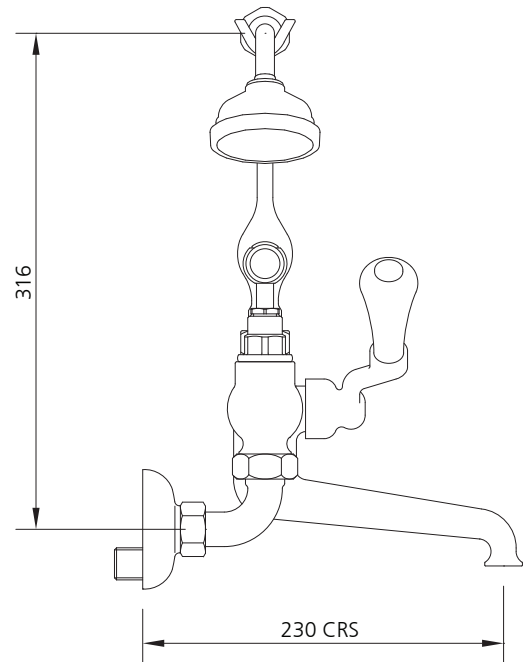

## WLE-1166

CLASSIC WALL MOUNTED BATH SHOWER MIXER  
WITH WHITE LEVERS (3/4")  
EUROPEAN VERSION WITH ECCENTRIC WALL FITTINGS

### DIMENSIONAL DATA SHEET

DATE: 5 August 2010

ISSUE: 053 C

©COPYRIGHT 2010. CHRISTO LEFROY BROOKS. ALL RIGHTS RESERVED.

DIMENSIONS IN MILLIMETRES

WHILST EVERY EFFORT IS MADE TO ENSURE THE ACCURACY OF THESE DATA SHEETS THEY ARE SUBJECT TO CHANGE WITHOUT NOTICE AS PART OF THE COMPANY'S PRODUCT DEVELOPMENT PROCESS