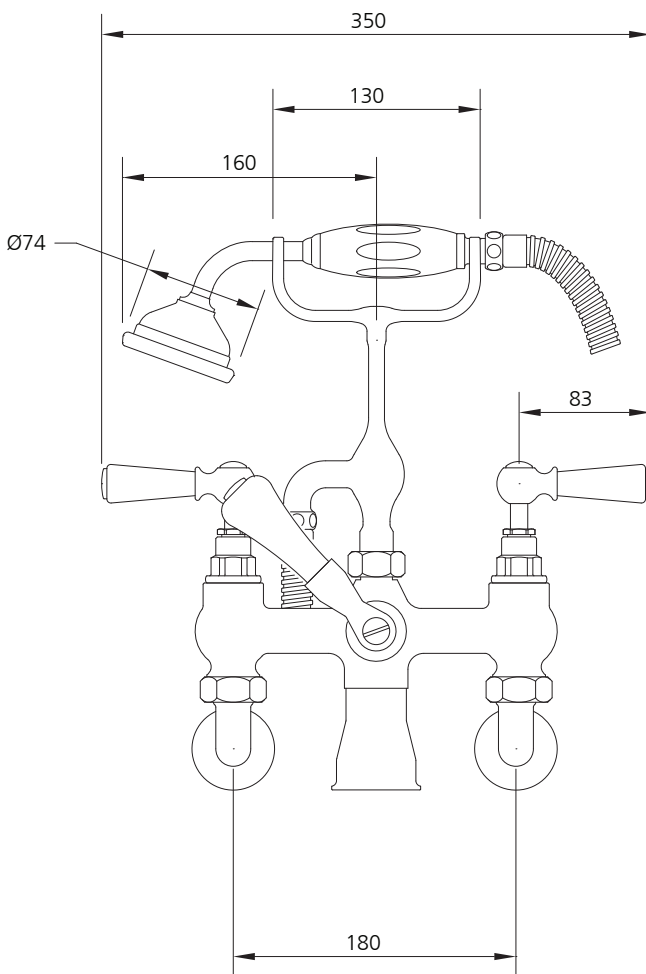

LEFROY BROOKS

IBROC HOUSE ESSEX ROAD
HODDESDON HERTS EN11 0QS UK
T: +44 (0)1992 708 316 F: +44 (0)1992 708 317

WL-1166

CLASSIC WALL MOUNTED BATH SHOWER MIXER
WITH WHITE LEVERS (¾")

DIMENSIONAL DATA SHEET

DATE: 2 August 2010

ISSUE: 009 B

©COPYRIGHT 2010. CHRISTO LEFROY BROOKS. ALL RIGHTS RESERVED.

DIMENSIONS IN MILLIMETRES

WHILST EVERY EFFORT IS MADE TO ENSURE THE ACCURACY OF THESE DATA SHEETS THEY ARE SUBJECT TO CHANGE WITHOUT NOTICE AS PART OF THE COMPANY'S PRODUCT DEVELOPMENT PROCESS