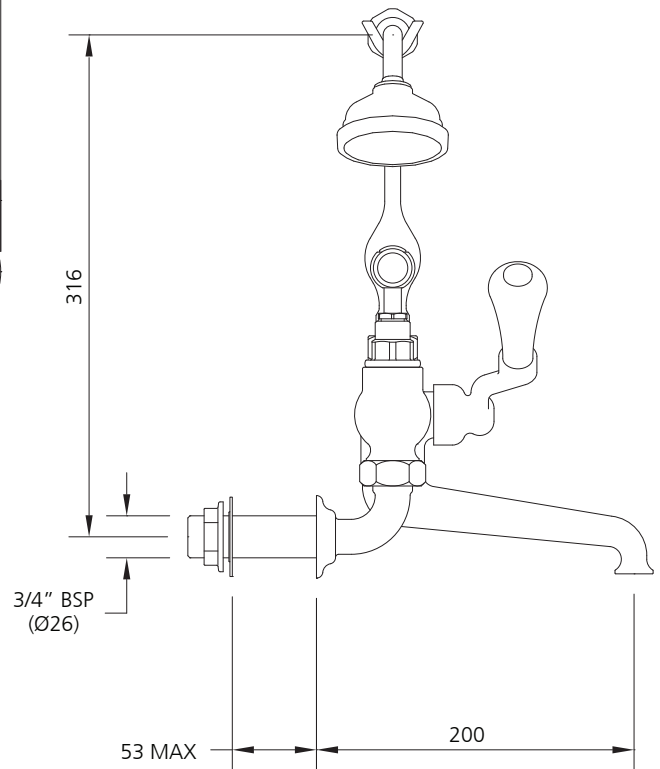

LEFROY BROOKS

IBROC HOUSE ESSEX ROAD
HODDESDON HERTS EN11 0QS UK
T: +44 (0)1992 708 316 F: +44 (0)1992 708 317

WL-1166

CLASSIC WALL MOUNTED BATH SHOWER MIXER
WITH WHITE LEVERS (¾")

DIMENSIONAL DATA SHEET

DATE: 2 August 2010

ISSUE: 009 B

©COPYRIGHT 2010. CHRISTO LEFROY BROOKS. ALL RIGHTS RESERVED.

DIMENSIONS IN MILLIMETRES

WHILST EVERY EFFORT IS MADE TO ENSURE THE ACCURACY OF THESE DATA SHEETS THEY ARE SUBJECT TO CHANGE WITHOUT NOTICE AS PART OF THE COMPANY'S PRODUCT DEVELOPMENT PROCESS