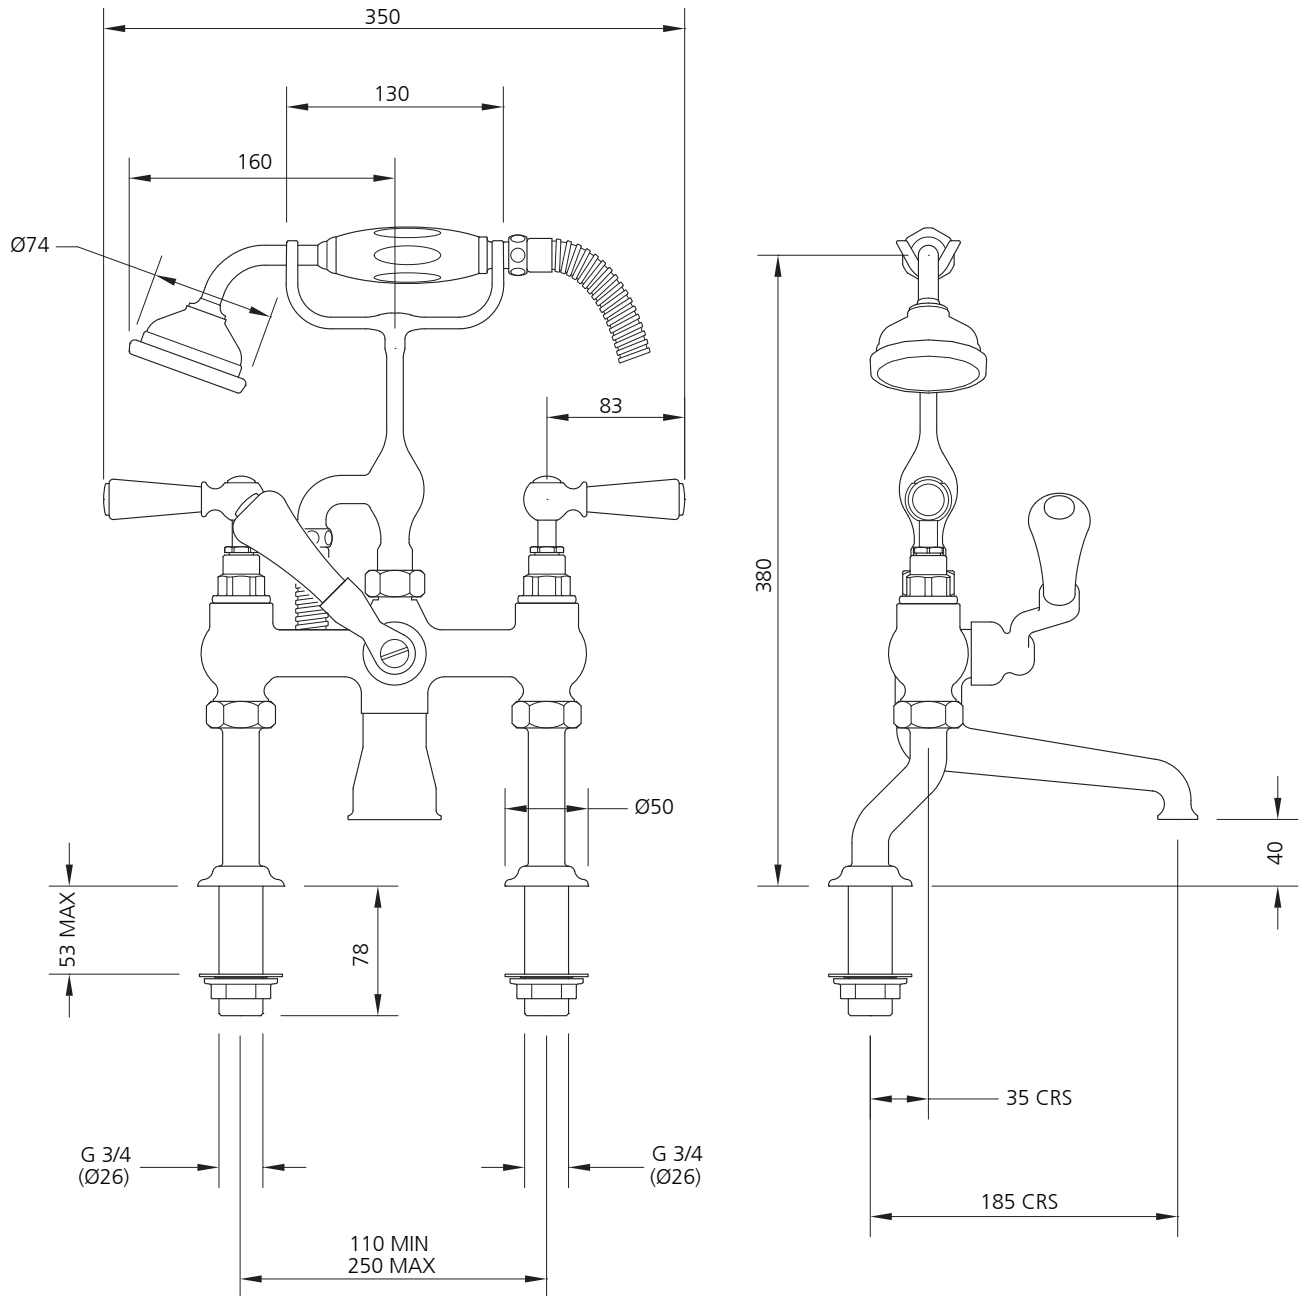

LEFROY BROOKS

IBROC HOUSE ESSEX ROAD
HODDESDON HERTS EN11 0QS UK
T: +44 (0)1992 708 316 F: +44 (0)1992 708 317

WL-1100

CLASSIC DECK MOUNTED BATH SHOWER MIXER
WITH WHITE LEVERS (¾")

DIMENSIONAL DATA SHEET

DATE: 2 August 2010

ISSUE: 010 C

©COPYRIGHT 2010. CHRISTO LEFROY BROOKS. ALL RIGHTS RESERVED.

DIMENSIONS IN MILLIMETRES

WHILST EVERY EFFORT IS MADE TO ENSURE THE ACCURACY OF THESE DATA SHEETS THEY ARE SUBJECT TO CHANGE WITHOUT NOTICE AS PART OF THE COMPANY'S PRODUCT DEVELOPMENT PROCESS