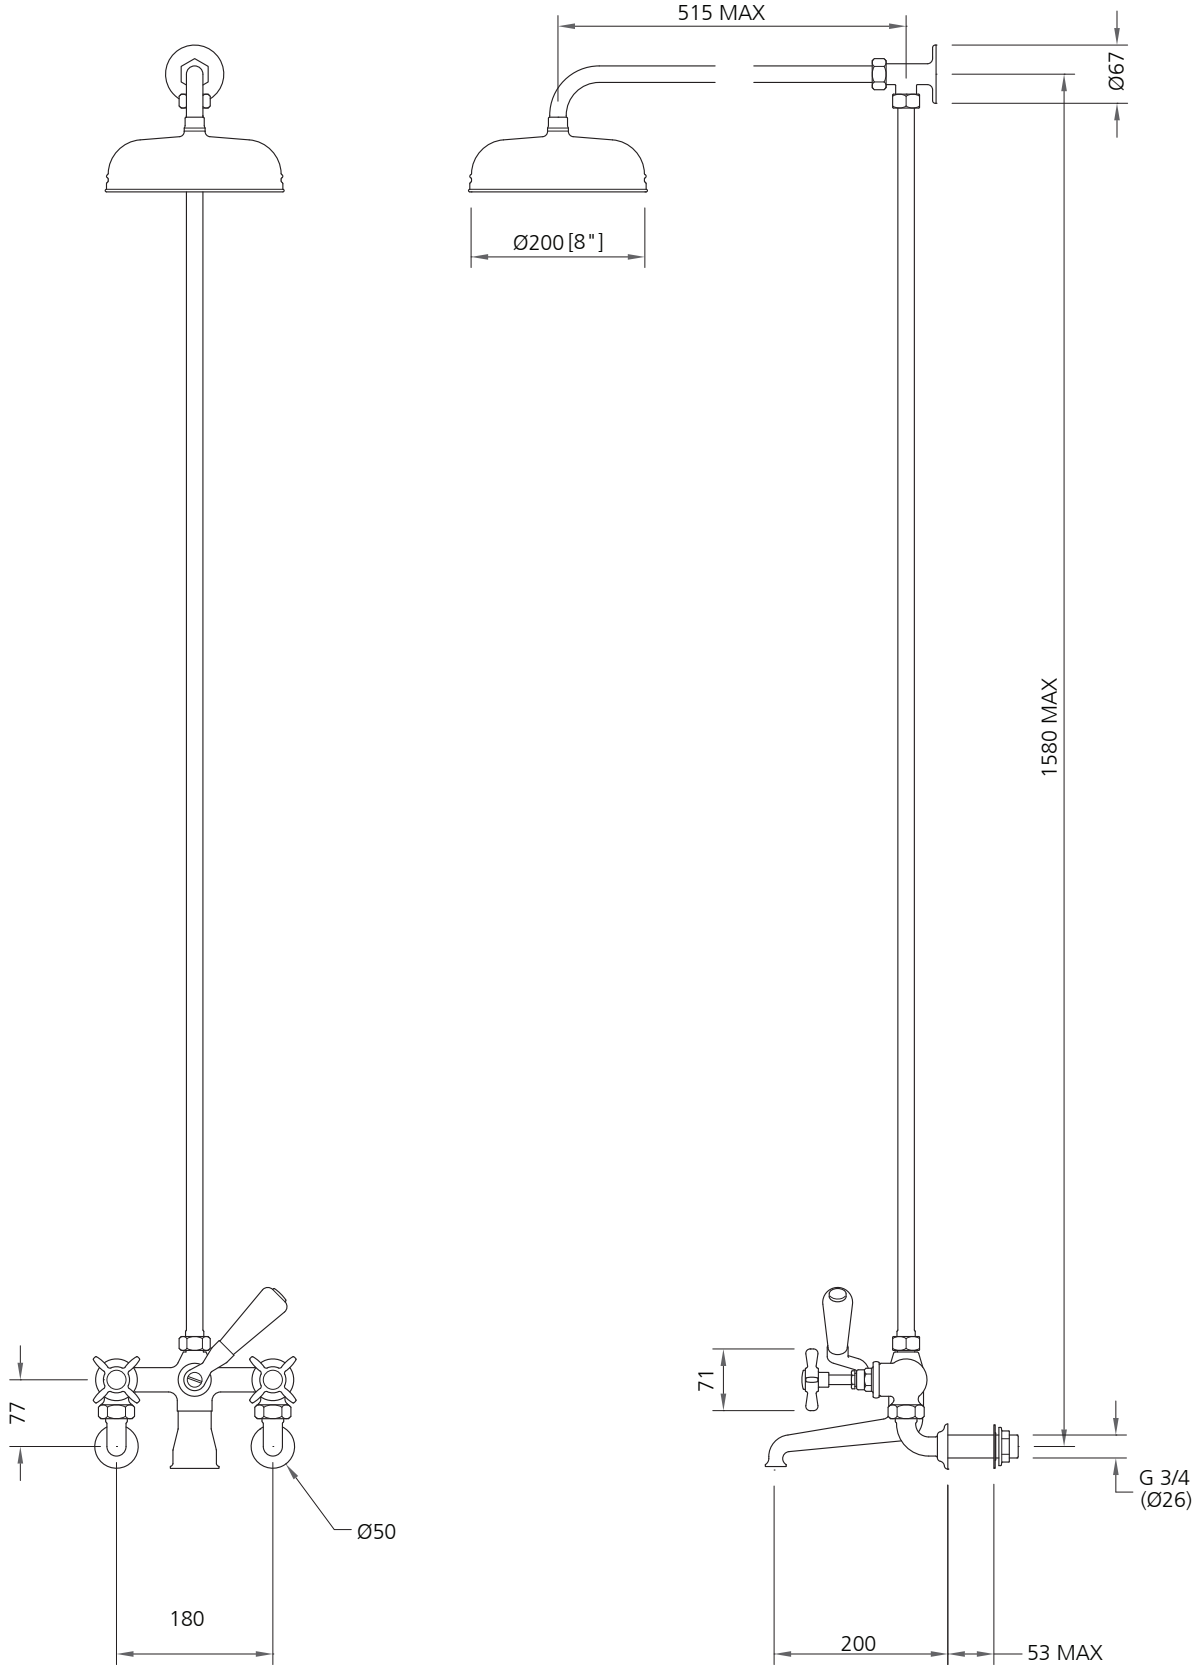

LEFROY BROOKS

IBROC HOUSE ESSEX ROAD
HODDESDON HERTS EN11 0QS UK
T: +44 (0)1992 708 316 F: +44 (0)1992 708 317

LB-1705

CLASSIC WALL MOUNTED BSM (3/4")
WITH RISER AND 8" ROSE

DIMENSIONAL DATA SHEET

DATE: 25 June 2010

ISSUE: 009 A

©COPYRIGHT 2010. CHRISTO LEFROY BROOKS. ALL RIGHTS RESERVED.

DIMENSIONS IN MILLIMETRES

WHILST EVERY EFFORT IS MADE TO ENSURE THE ACCURACY OF THESE DATA SHEETS THEY ARE SUBJECT TO CHANGE WITHOUT NOTICE AS PART OF THE COMPANY'S PRODUCT DEVELOPMENT PROCESS