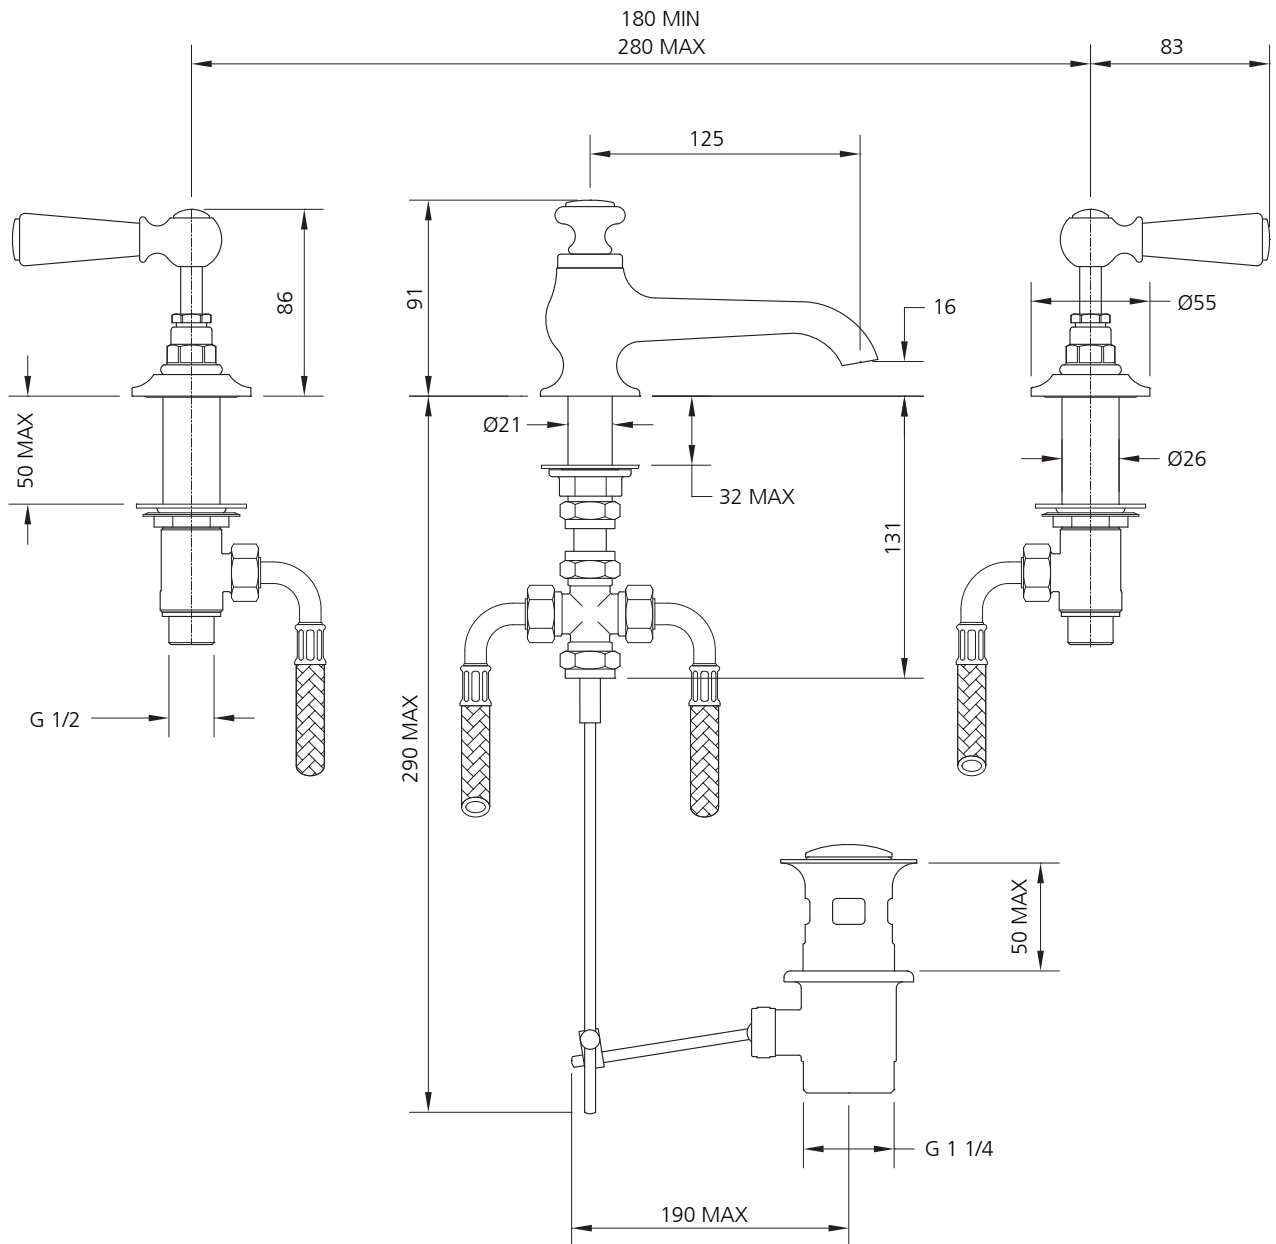

LEFROY BROOKS

IBROC HOUSE ESSEX ROAD
HODDESDON HERTS EN11 0QS UK
T: +44 (0)1992 708 316 F: +44 (0)1992 708 317

WL-1224

CONNAUGHT THREE HOLE BASIN MIXER
WITH WHITE LEVERS AND POP-UP WASTE

DIMENSIONAL DATA SHEET

DATE: 3 August 2010

ISSUE: 007 A

©COPYRIGHT 2010. CHRISTO LEFROY BROOKS. ALL RIGHTS RESERVED.

DIMENSIONS IN MILLIMETRES

WHILST EVERY EFFORT IS MADE TO ENSURE THE ACCURACY OF THESE DATA SHEETS THEY ARE SUBJECT TO CHANGE WITHOUT NOTICE AS PART OF THE COMPANY'S PRODUCT DEVELOPMENT PROCESS