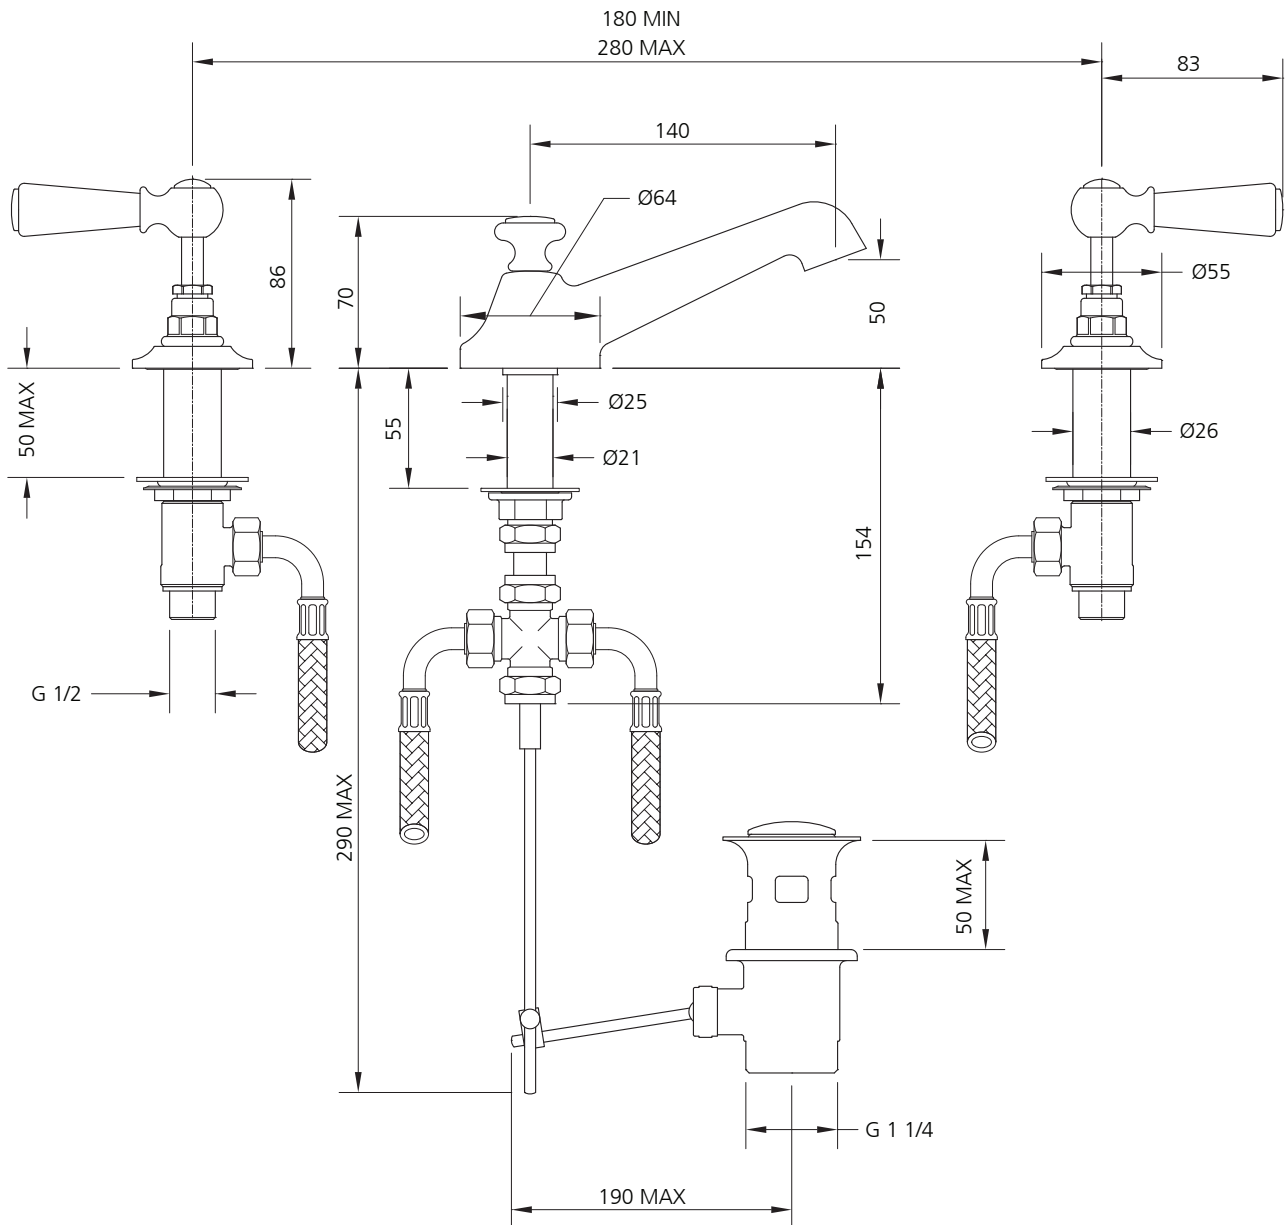

## WL-1220

CLASSIC WHITE LEVER THREE HOLE BASIN MIXER  
WITH POP-UP WASTE

### DIMENSIONAL DATA SHEET

DATE: 3 August 2010

ISSUE: 050 B

©COPYRIGHT 2010. CHRISTO LEFROY BROOKS. ALL RIGHTS RESERVED.

DIMENSIONS IN MILLIMETRES

WHILST EVERY EFFORT IS MADE TO ENSURE THE ACCURACY OF THESE DATA SHEETS THEY ARE SUBJECT TO CHANGE WITHOUT NOTICE AS PART OF THE COMPANY'S PRODUCT DEVELOPMENT PROCESS