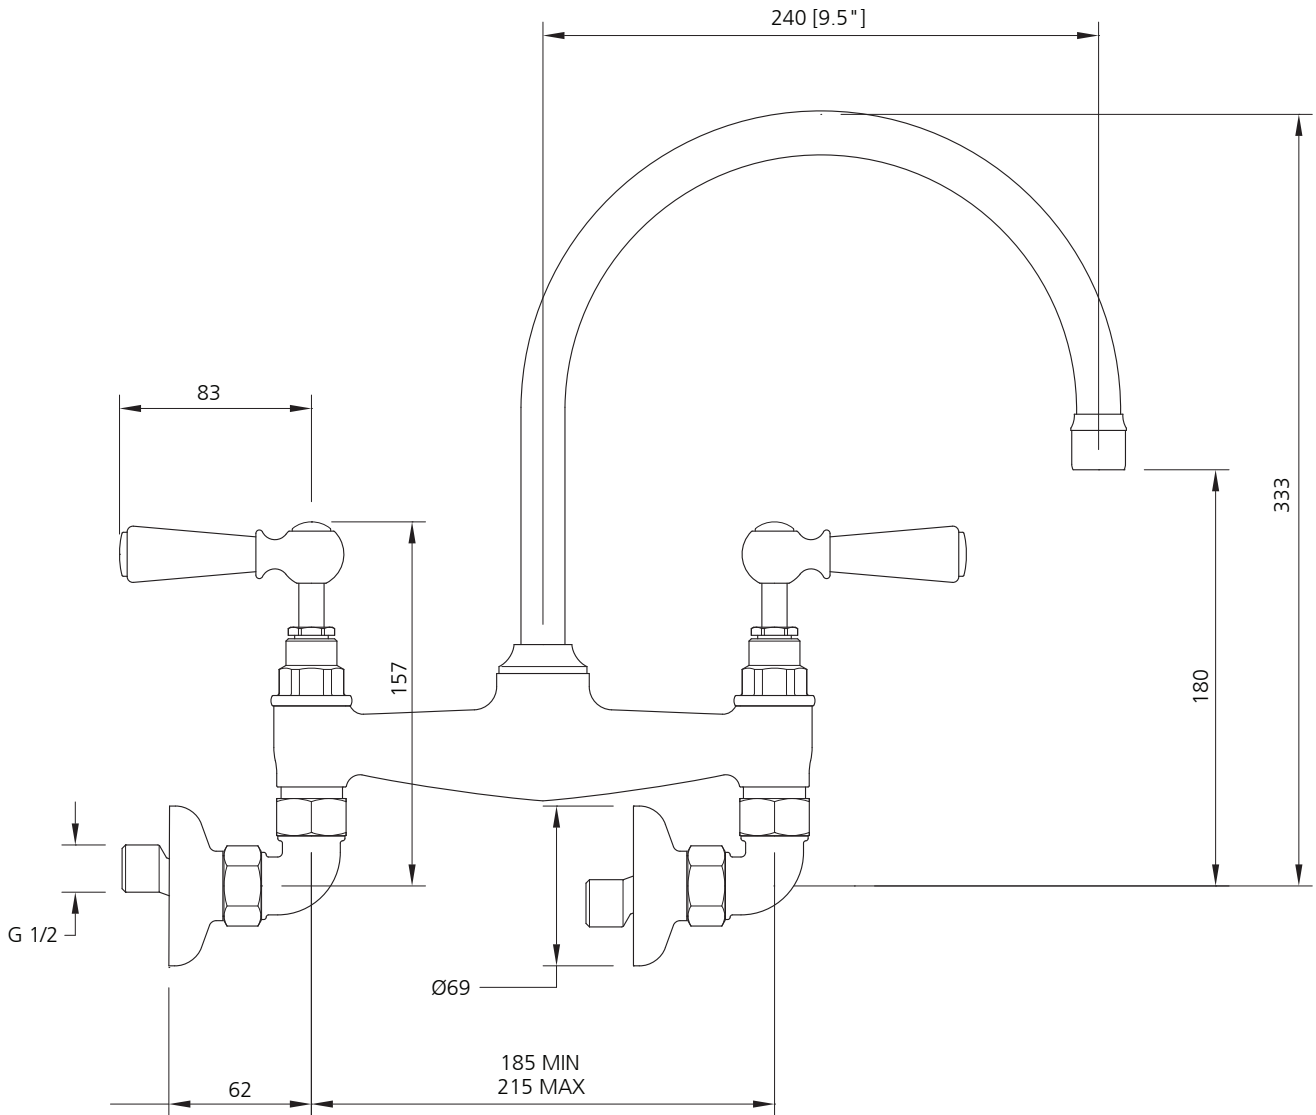

LEFROY BROOKS

IBROC HOUSE ESSEX ROAD
HODDESDON HERTS EN11 0QS UK
T: +44 (0)1992 708 316 F: +44 (0)1992 708 317

WLE-1518

WHITE CERAMIC LEVER KITCHEN BRIDGE MIXER
WALL MOUNTED
EUROPEAN VERSION WITH ECCENTRIC WALL FITTINGS

DIMENSIONAL DATA SHEET

DATE: 5 August 2010

ISSUE: 008 A

©COPYRIGHT 2010. CHRISTO LEFROY BROOKS. ALL RIGHTS RESERVED.

DIMENSIONS IN MILLIMETRES

WHILST EVERY EFFORT IS MADE TO ENSURE THE ACCURACY OF THESE DATA SHEETS THEY ARE SUBJECT TO CHANGE WITHOUT NOTICE AS PART OF THE COMPANY'S PRODUCT DEVELOPMENT PROCESS