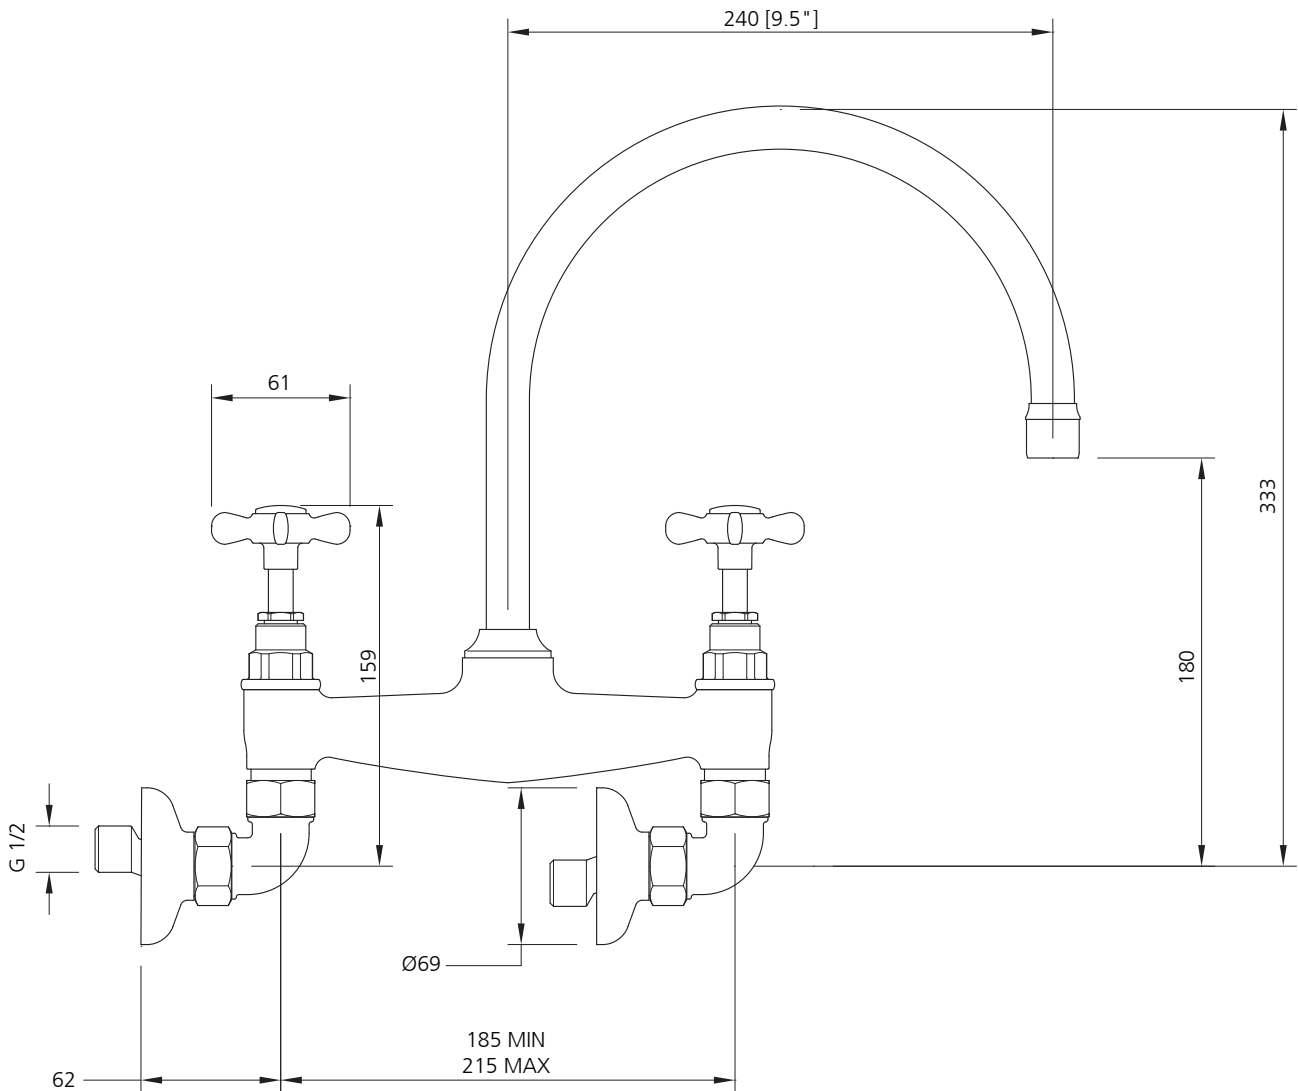

LEFROY BROOKS

IBROC HOUSE ESSEX ROAD
HODDESDON HERTS EN11 0QS UK
T: +44 (0)1992 708 316 F: +44 (0)1992 708 317

LBE-1518

CLASSIC BRIDGE MIXER
WALL MOUNTED
EUROPEAN VERSION WITH ECCENTRIC WALL FITTINGS

DIMENSIONAL DATA SHEET

DATE: 28 July 2010

ISSUE: 025

©COPYRIGHT 2010. CHRISTO LEFROY BROOKS. ALL RIGHTS RESERVED.

DIMENSIONS IN MILLIMETRES

WHILST EVERY EFFORT IS MADE TO ENSURE THE ACCURACY OF THESE DATA SHEETS THEY ARE SUBJECT TO CHANGE WITHOUT NOTICE AS PART OF THE COMPANY'S PRODUCT DEVELOPMENT PROCESS