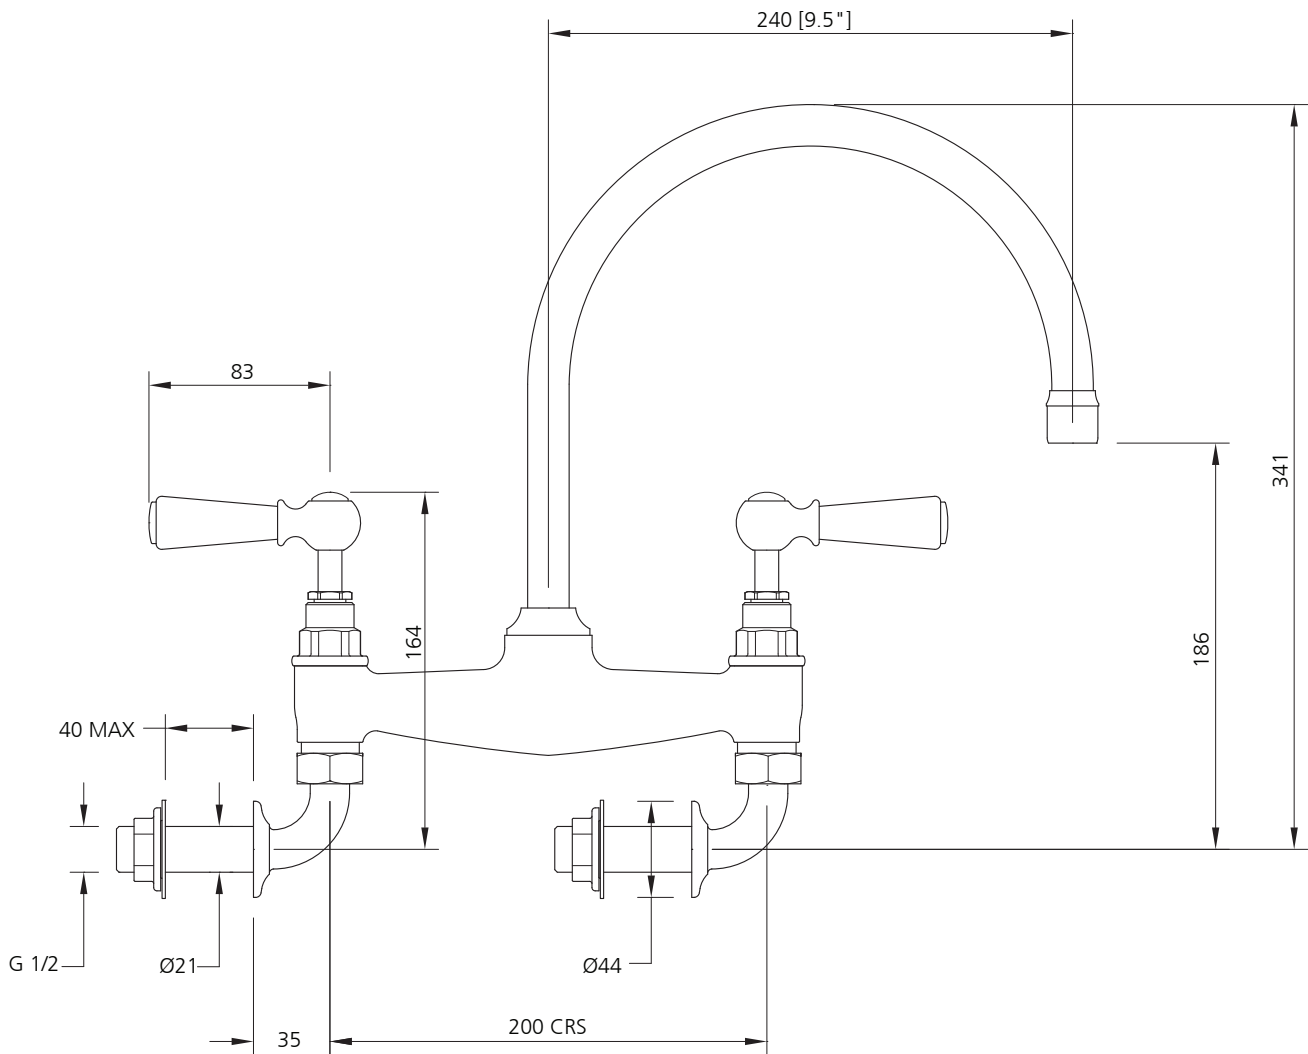

LEFROY BROOKS

IBROC HOUSE ESSEX ROAD
HODDESDON HERTS EN11 0QS UK
T: +44 (0)1992 708 316 F: +44 (0)1992 708 317

WL-1518

WHITE CERAMIC LEVER KITCHEN BRIDGE MIXER
WALL MOUNTED

DIMENSIONAL DATA SHEET

DATE: 4 August 2010

ISSUE: 007 A

©COPYRIGHT 2010. CHRISTO LEFROY BROOKS. ALL RIGHTS RESERVED.

DIMENSIONS IN MILLIMETRES

WHILST EVERY EFFORT IS MADE TO ENSURE THE ACCURACY OF THESE DATA SHEETS THEY ARE SUBJECT TO CHANGE WITHOUT NOTICE AS PART OF THE COMPANY'S PRODUCT DEVELOPMENT PROCESS