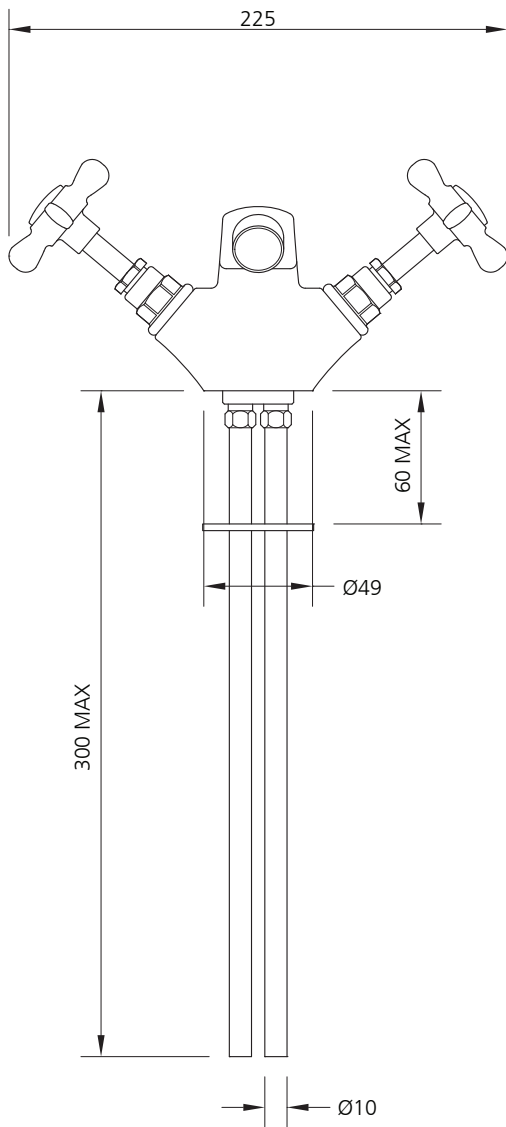

## LB-1195

CLASSIC BIDET MONOBLOC  
WITH POP-UP WASTE

### DIMENSIONAL DATA SHEET

DATE: 17 June 2010

ISSUE: 007 B

©COPYRIGHT 2010. CHRISTO LEFROY BROOKS. ALL RIGHTS RESERVED.

DIMENSIONS IN MILLIMETRES

WHILST EVERY EFFORT IS MADE TO ENSURE THE ACCURACY OF THESE DATA SHEETS THEY ARE SUBJECT TO CHANGE WITHOUT NOTICE AS PART OF THE COMPANY'S PRODUCT DEVELOPMENT PROCESS