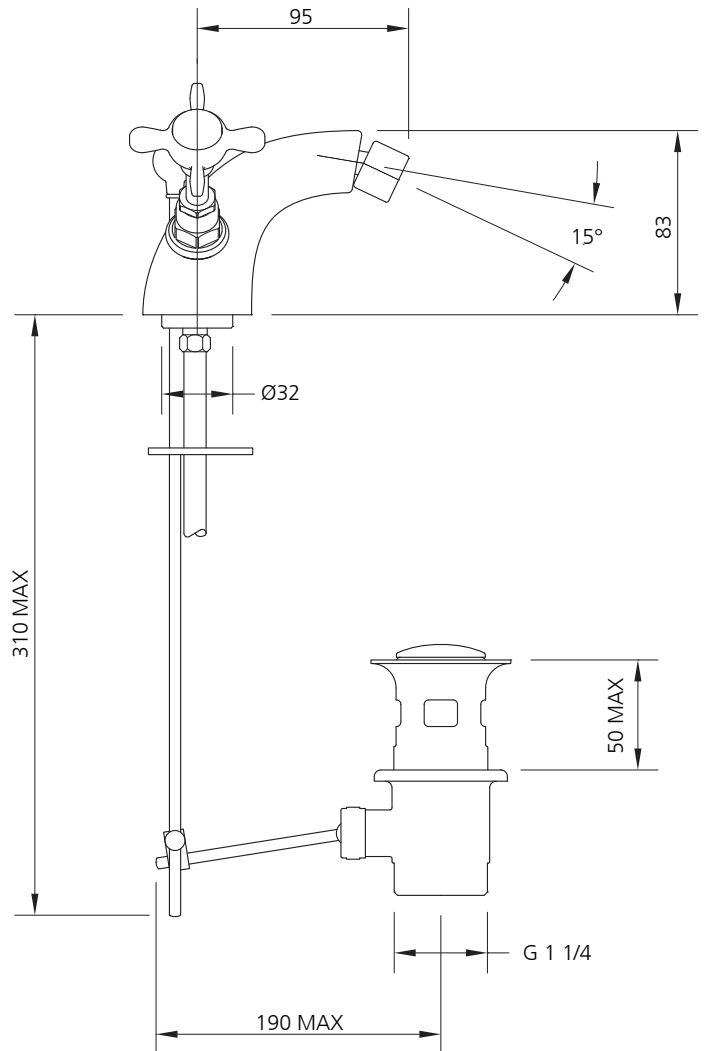

## LB-1195

CLASSIC BIDET MONOBLOC  
WITH POP-UP WASTE

### DIMENSIONAL DATA SHEET

DATE: 17 June 2010

ISSUE: 007 B

©COPYRIGHT 2010. CHRISTO LEFROY BROOKS. ALL RIGHTS RESERVED.

DIMENSIONS IN MILLIMETRES

WHILST EVERY EFFORT IS MADE TO ENSURE THE ACCURACY OF THESE DATA SHEETS THEY ARE SUBJECT TO CHANGE WITHOUT NOTICE AS PART OF THE COMPANY'S PRODUCT DEVELOPMENT PROCESS