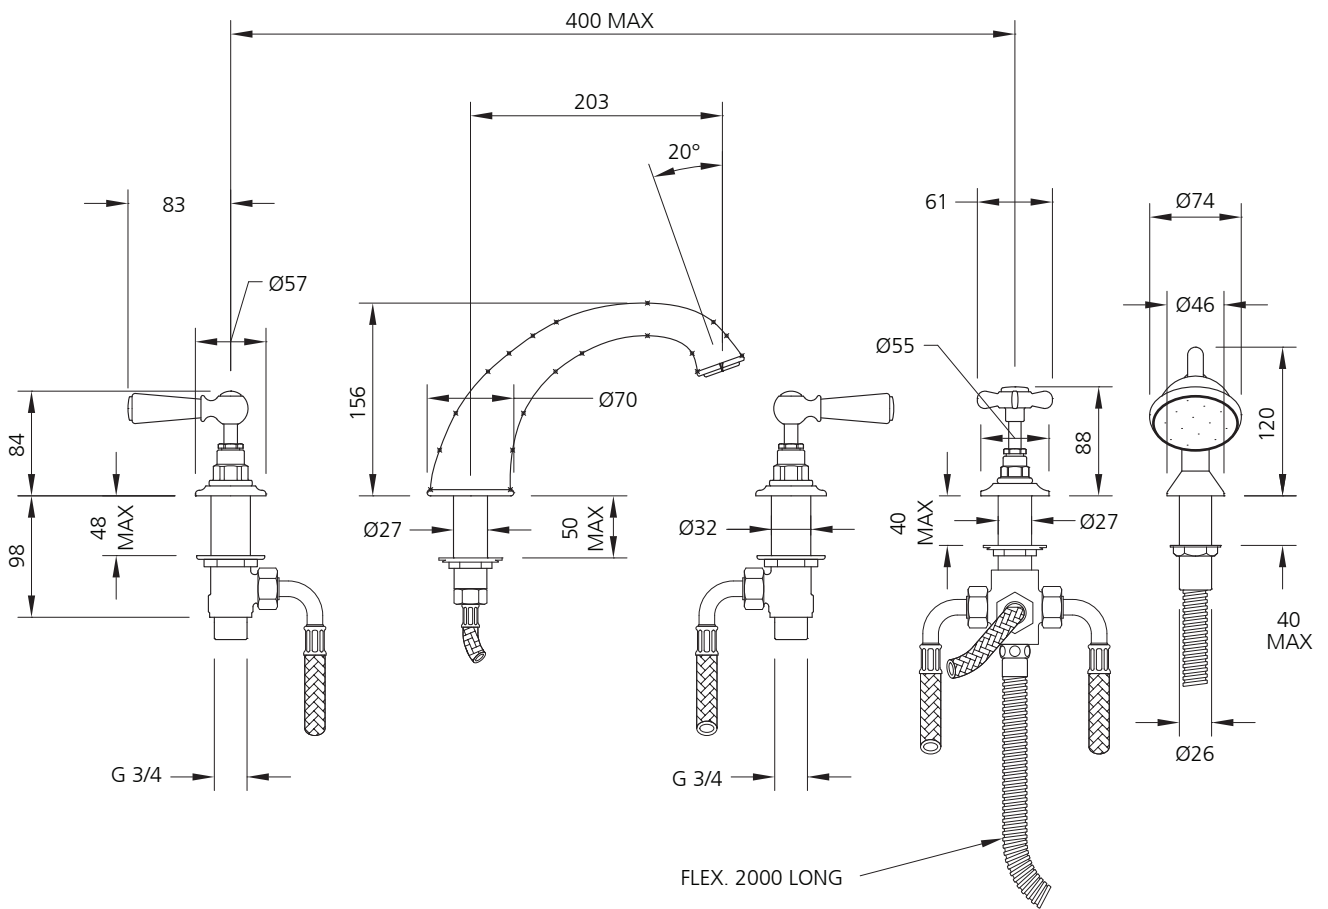

LEFROY BROOKS

IBROC HOUSE ESSEX ROAD
HODDESDON HERTS EN11 0QS UK
T: +44 (0)1992 708 316 F: +44 (0)1992 708 317

WL-1280

HAMPTON WHITE LEVER FIVE HOLE BATH SET
WITH DIVERTER AND PULL-OUT SHOWER

DIMENSIONAL DATA SHEET

DATE: 4 August 2010

ISSUE: 012 A

©COPYRIGHT 2010. CHRISTO LEFROY BROOKS. ALL RIGHTS RESERVED.

DIMENSIONS IN MILLIMETRES

WHILST EVERY EFFORT IS MADE TO ENSURE THE ACCURACY OF THESE DATA SHEETS THEY ARE SUBJECT TO CHANGE WITHOUT NOTICE AS PART OF THE COMPANY'S PRODUCT DEVELOPMENT PROCESS