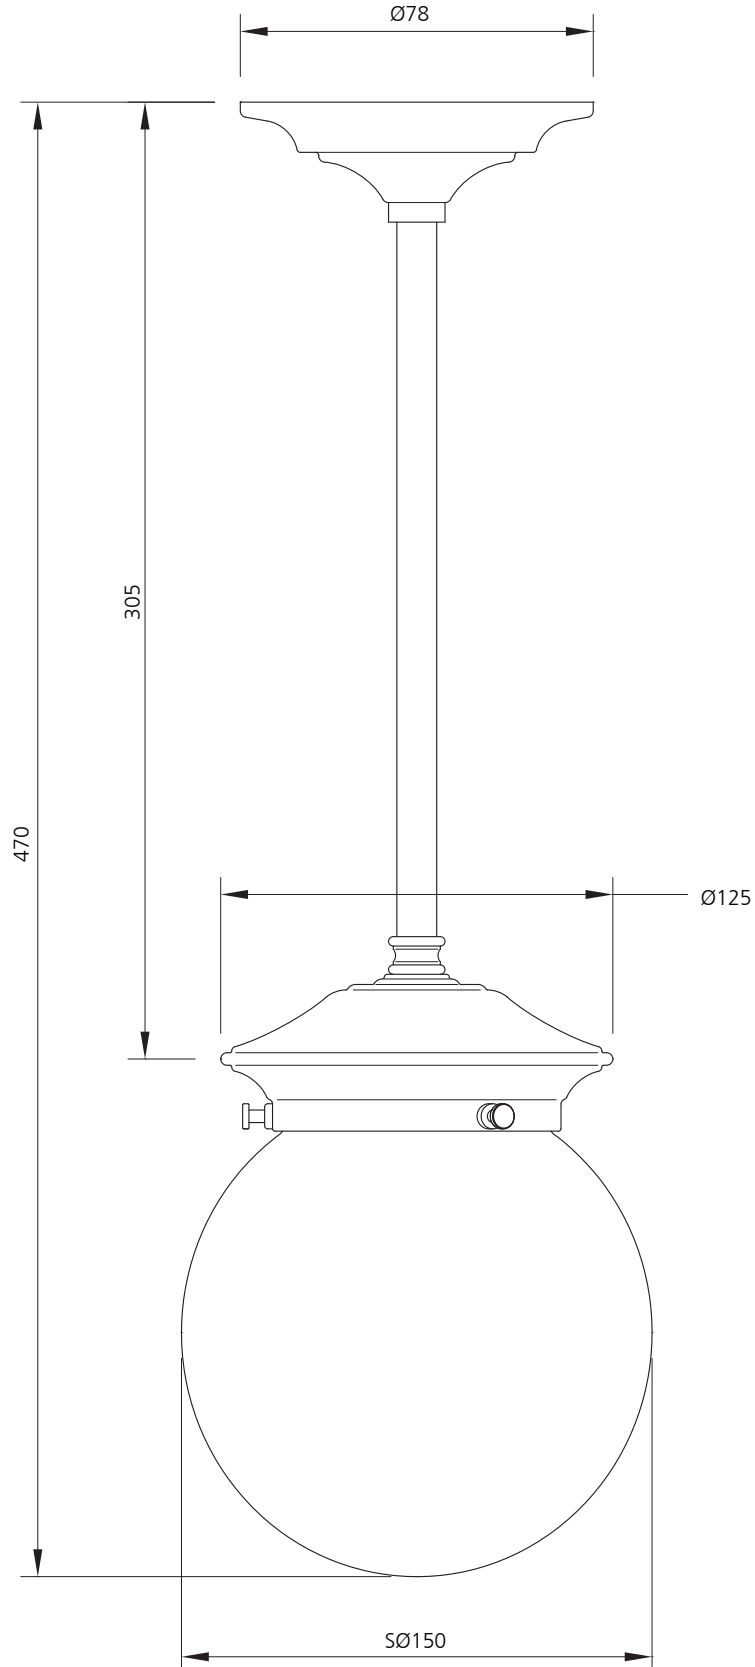

LEFROY BROOKS

IBROC HOUSE ESSEX ROAD
HODDESDON HERTS EN11 OQS UK
T: +44 (0)1992 708 316 F: +44 (0)1992 708 317

LB-4005

CLASSIC DROP CEILING LIGHT WITH TUBULAR STEM
AND 6" OPAL GLOBE, MAX. WATTAGE 60W (S.E.S. BULB)

(RECOMMENDED FOR USE IN ZONE 3 APPLICATIONS)

DIMENSIONAL DATA SHEET

DATE: 29 June 2010

ISSUE: 044 A

©COPYRIGHT 2010. CHRISTO LEFROY BROOKS. ALL RIGHTS RESERVED.

DIMENSIONS IN MILLIMETRES

WHILST EVERY EFFORT IS MADE TO ENSURE THE ACCURACY OF THESE DATA SHEETS THEY ARE SUBJECT TO CHANGE WITHOUT NOTICE AS PART OF THE COMPANY'S PRODUCT DEVELOPMENT PROCESS