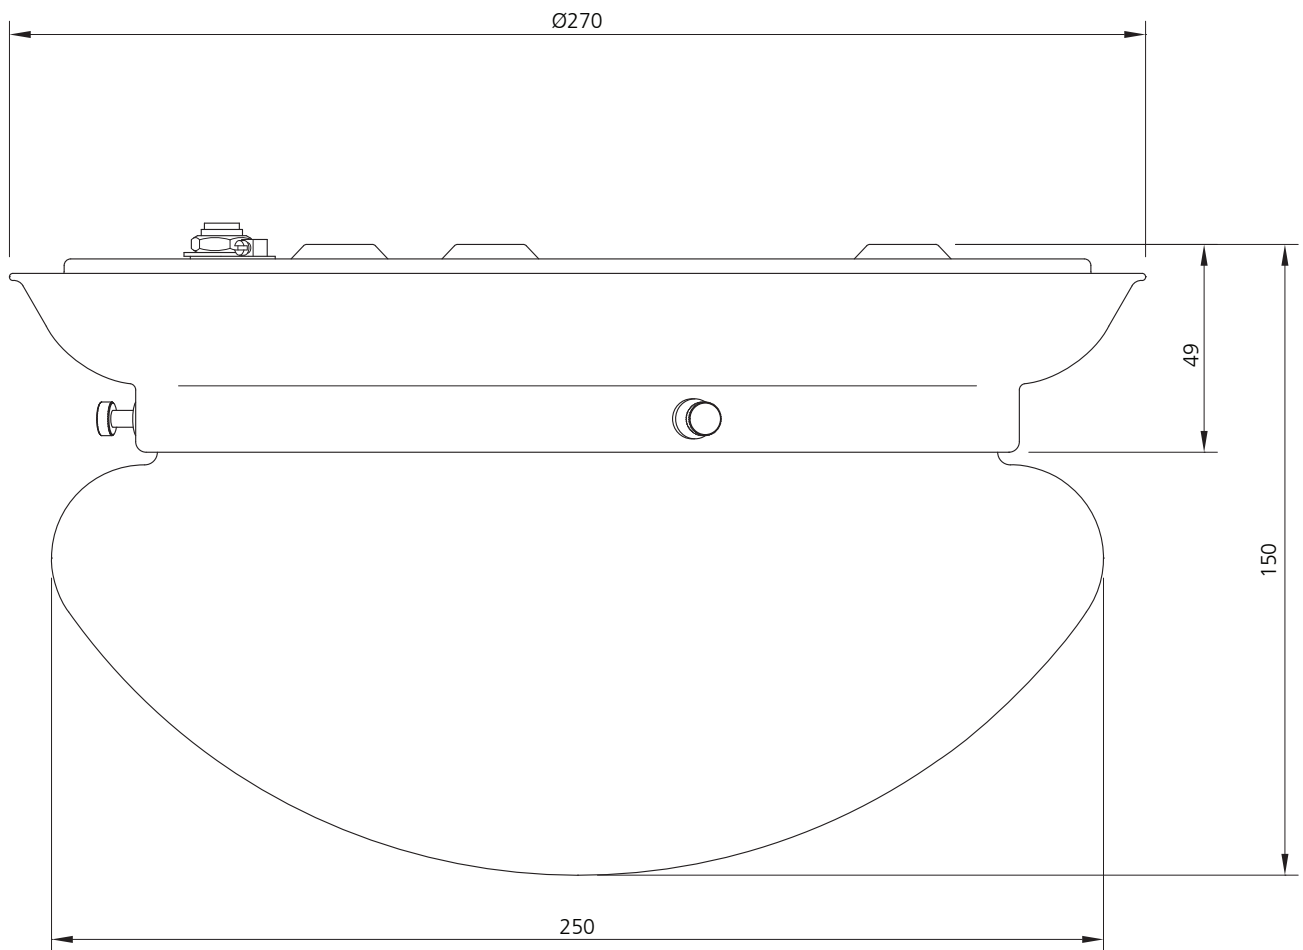

**LEFROY BROOKS**

IBROC HOUSE ESSEX ROAD  
HODDESDON HERTS EN11 OQS UK  
T: +44 (0)1992 708 316 F: +44 (0)1992 708 317

**LB-4004**

CLASSIC CEILING LIGHT WITH 10" OVAL OPAL GLOBE  
MAX. WATTAGE 100W (E.S. BULB)

(RECOMMENDED FOR USE IN ZONE 3 APPLICATIONS)

**DIMENSIONAL DATA SHEET**

DATE: 29 June 2010

ISSUE: 043

©COPYRIGHT 2010. CHRISTO LEFROY BROOKS. ALL RIGHTS RESERVED.

DIMENSIONS IN MILLIMETRES

WHILST EVERY EFFORT IS MADE TO ENSURE THE ACCURACY OF THESE DATA SHEETS THEY ARE SUBJECT TO CHANGE WITHOUT NOTICE AS PART OF THE COMPANY'S PRODUCT DEVELOPMENT PROCESS