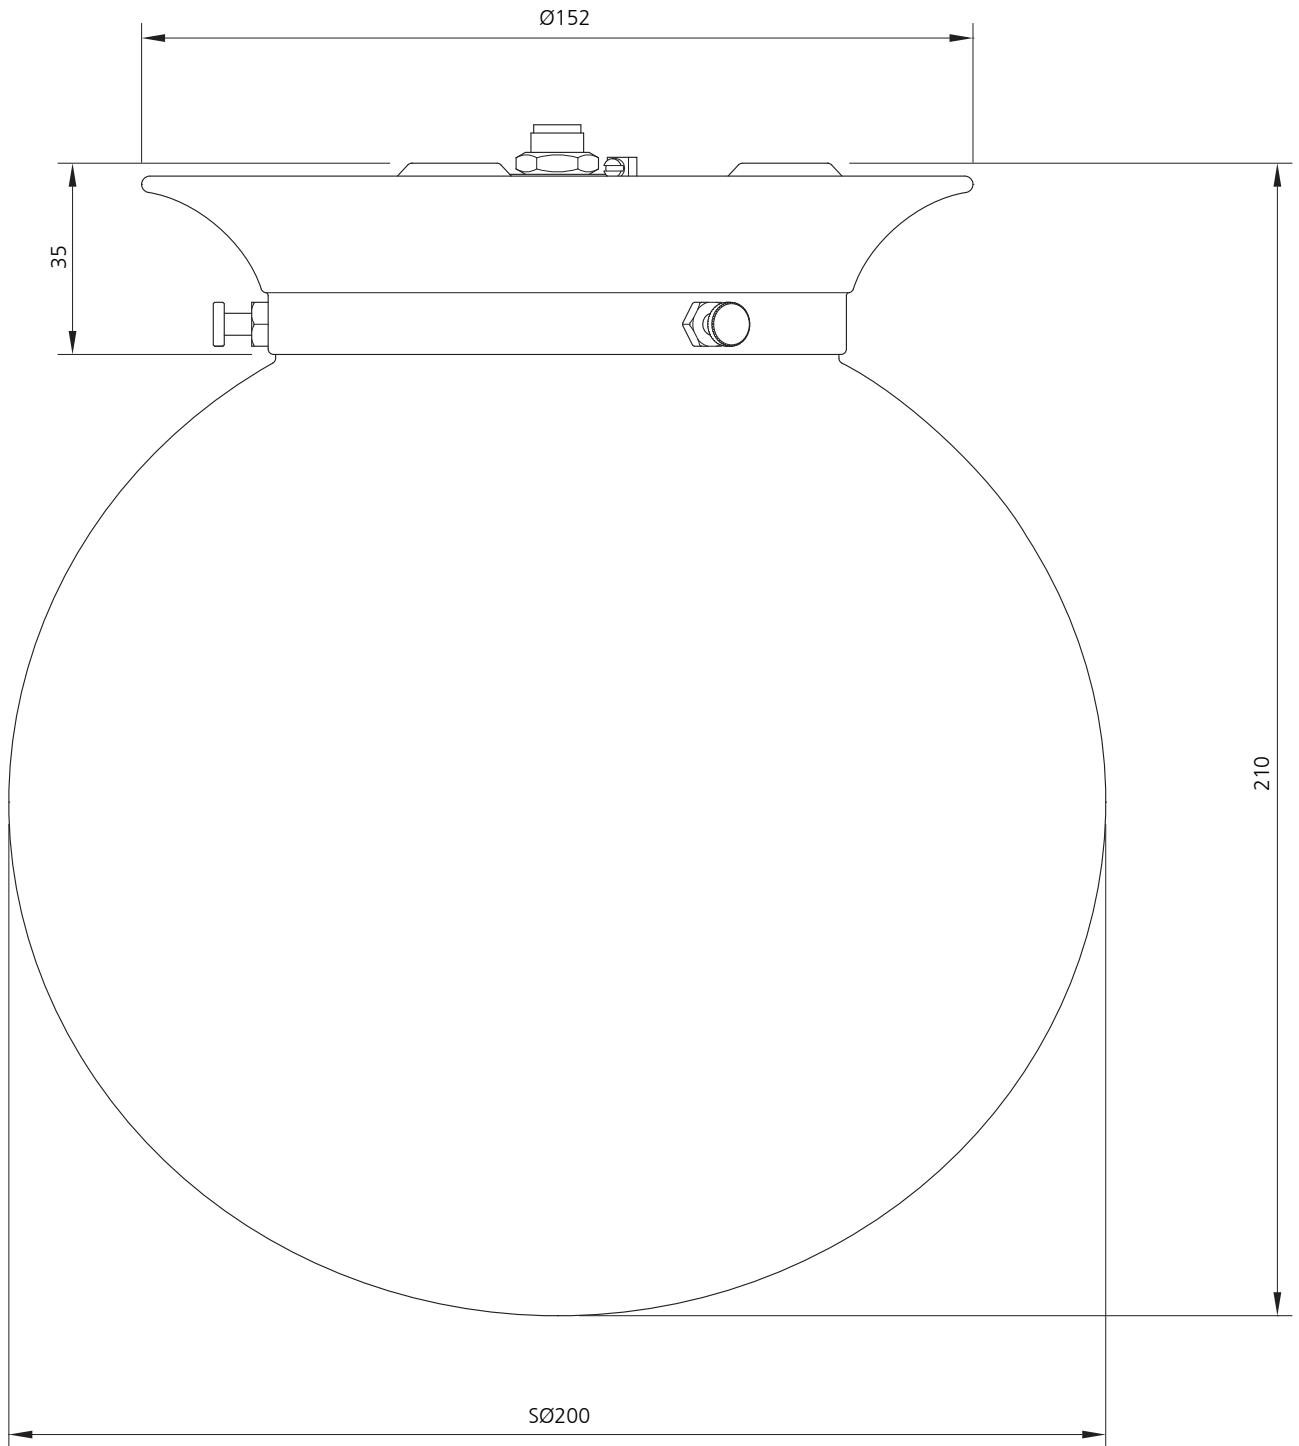

LEFROY BROOKS

IBROC HOUSE ESSEX ROAD
HODDESDON HERTS EN11 0QS UK
T: +44 (0)1992 708 316 F: +44 (0)1992 708 317

LB-4003

CLASSIC CEILING LIGHT WITH 8" OPAL GLOBE
MAX. WATTAGE 100W (E.S. BULB)

(RECOMMENDED FOR USE IN ZONE 3 APPLICATIONS)

DIMENSIONAL DATA SHEET

DATE: 29 June 2010

ISSUE: 050 B

©COPYRIGHT 2010. CHRISTO LEFROY BROOKS. ALL RIGHTS RESERVED.

DIMENSIONS IN MILLIMETRES

WHILST EVERY EFFORT IS MADE TO ENSURE THE ACCURACY OF THESE DATA SHEETS THEY ARE SUBJECT TO CHANGE WITHOUT NOTICE AS PART OF THE COMPANY'S PRODUCT DEVELOPMENT PROCESS