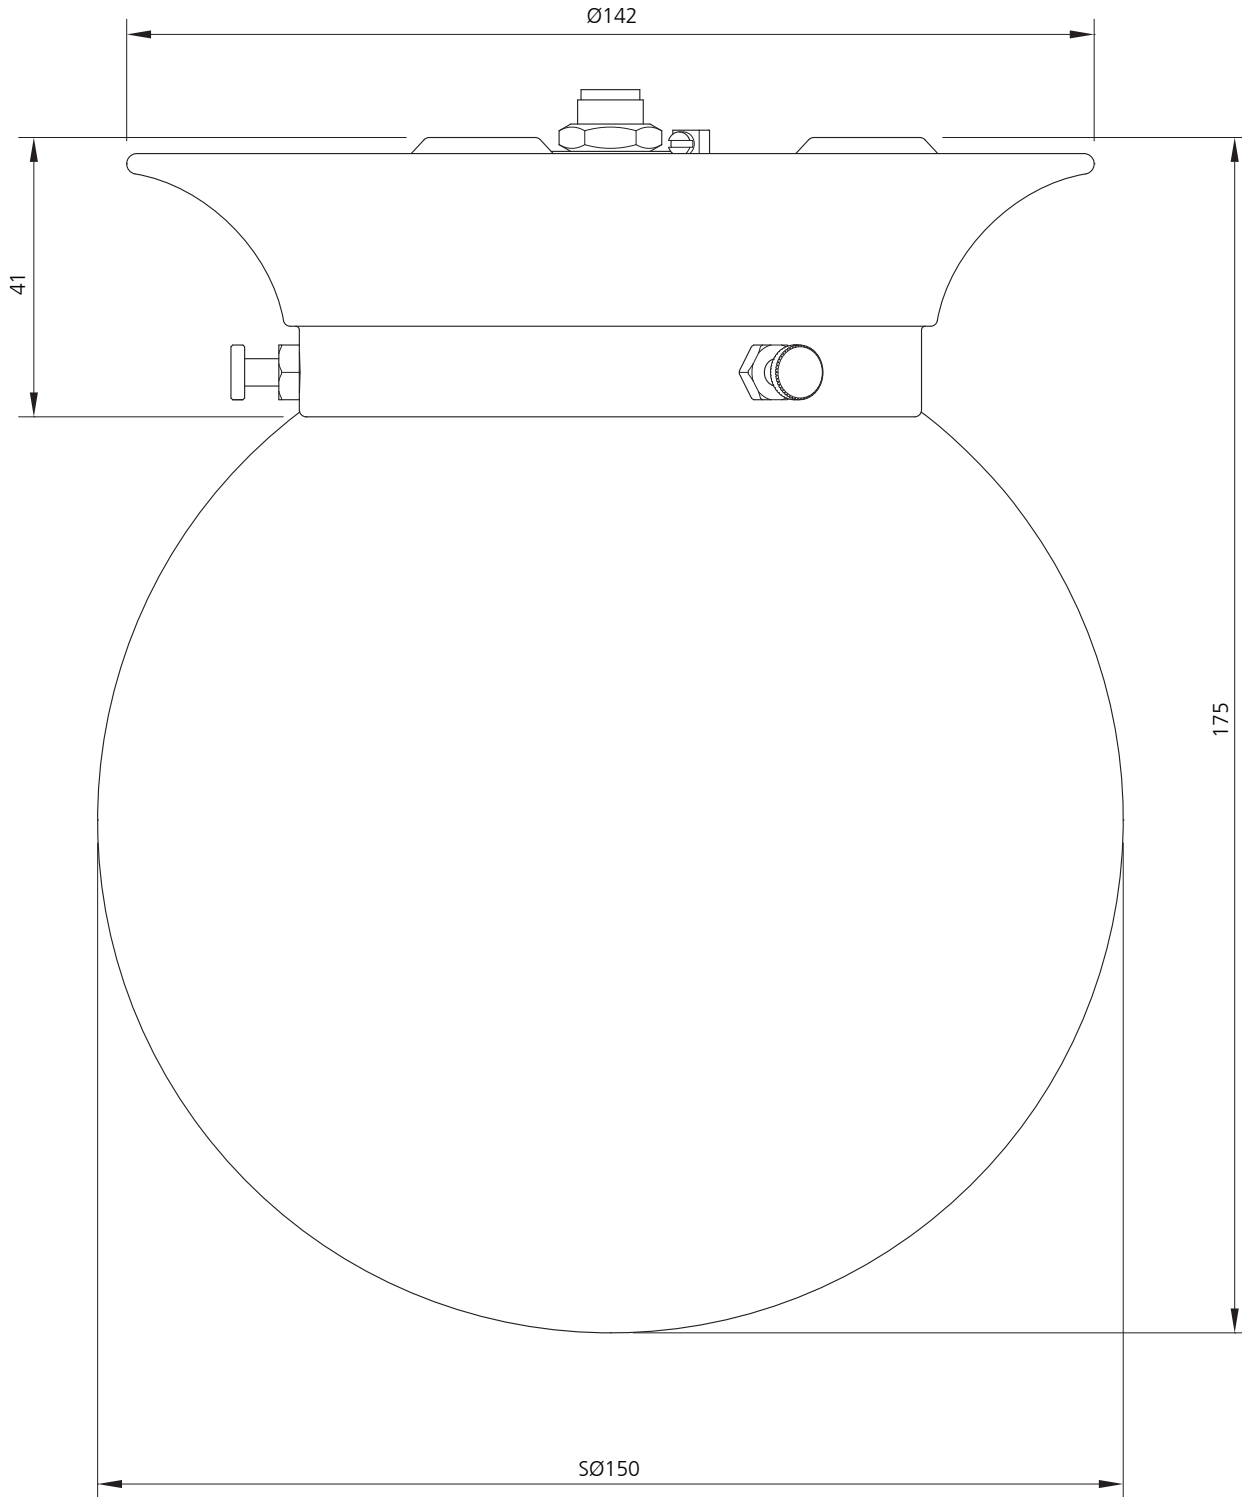

## LB-4002

CLASSIC CEILING LIGHT WITH 6" OPAL GLOBE  
MAX. WATTAGE 60W (S.E.S. BULB)

(RECOMMENDED FOR USE IN ZONE 3 APPLICATIONS)

### DIMENSIONAL DATA SHEET

DATE: 29 June 2010

ISSUE: 050 B

©COPYRIGHT 2010. CHRISTO LEFROY BROOKS. ALL RIGHTS RESERVED.

DIMENSIONS IN MILLIMETRES

WHILST EVERY EFFORT IS MADE TO ENSURE THE ACCURACY OF THESE DATA SHEETS THEY ARE SUBJECT TO CHANGE WITHOUT NOTICE AS PART OF THE COMPANY'S PRODUCT DEVELOPMENT PROCESS