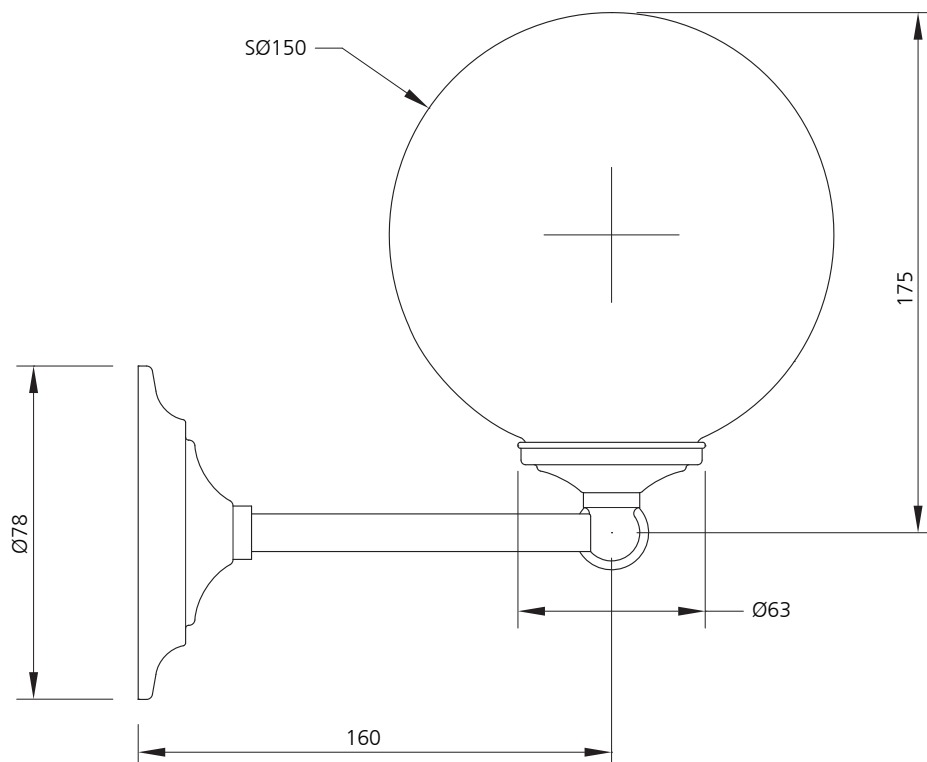

LEFROY BROOKS

IBROC HOUSE ESSEX ROAD
HODDESDON HERTS EN11 0QS UK
T: +44 (0)1992 708 316 F: +44 (0)1992 708 317

LB-4001

CLASSIC DOUBLE WALL BRACKET WITH 6" OPAL GLOBES
MAX. WATTAGE 2 x 40W (S.E.S. BULB)

(RECOMMENDED FOR USE IN ZONE 3 APPLICATIONS)

DIMENSIONAL DATA SHEET

DATE: 29 June 2010

ISSUE: 044 A

©COPYRIGHT 2010. CHRISTO LEFROY BROOKS. ALL RIGHTS RESERVED.

DIMENSIONS IN MILLIMETRES

WHILST EVERY EFFORT IS MADE TO ENSURE THE ACCURACY OF THESE DATA SHEETS THEY ARE SUBJECT TO CHANGE WITHOUT NOTICE AS PART OF THE COMPANY'S PRODUCT DEVELOPMENT PROCESS