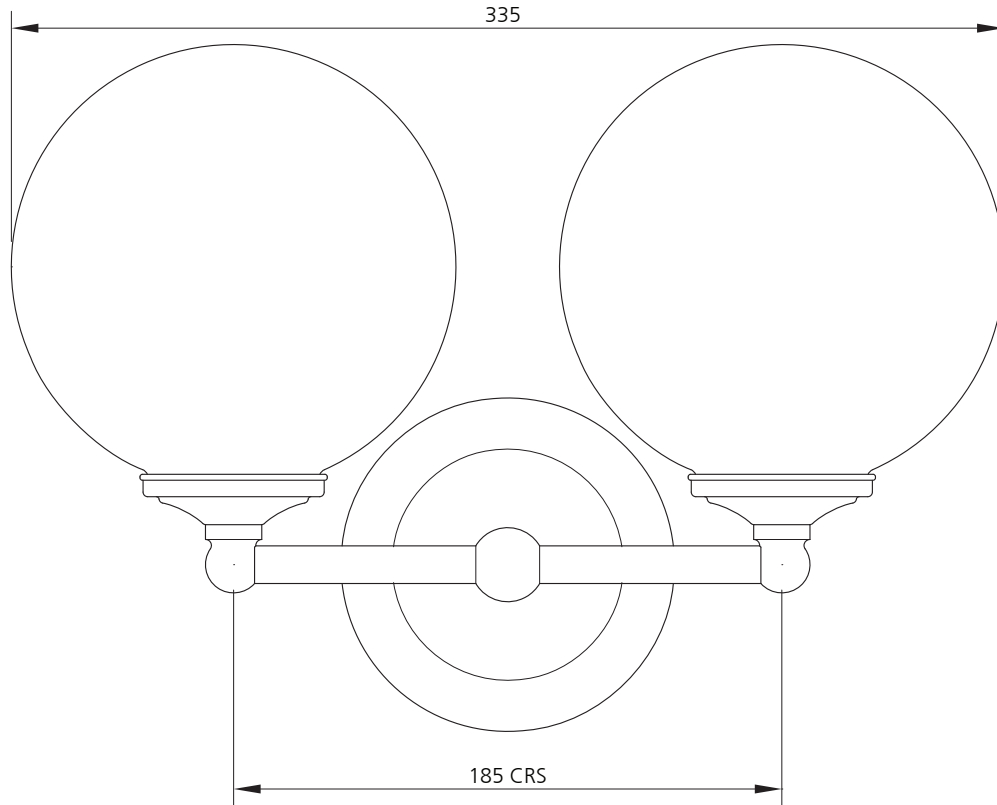

LEFROY BROOKS

IBROC HOUSE ESSEX ROAD
HODDESDON HERTS EN11 0QS UK
T: +44 (0)1992 708 316 F: +44 (0)1992 708 317

LB-4001

CLASSIC DOUBLE WALL BRACKET WITH 6" OPAL GLOBES
MAX. WATTAGE 2 x 40W (S.E.S. BULB)

(RECOMMENDED FOR USE IN ZONE 3 APPLICATIONS)

DIMENSIONAL DATA SHEET

DATE: 29 June 2010

ISSUE: 044 A

©COPYRIGHT 2010. CHRISTO LEFROY BROOKS. ALL RIGHTS RESERVED.

DIMENSIONS IN MILLIMETRES

WHILST EVERY EFFORT IS MADE TO ENSURE THE ACCURACY OF THESE DATA SHEETS THEY ARE SUBJECT TO CHANGE WITHOUT NOTICE AS PART OF THE COMPANY'S PRODUCT DEVELOPMENT PROCESS