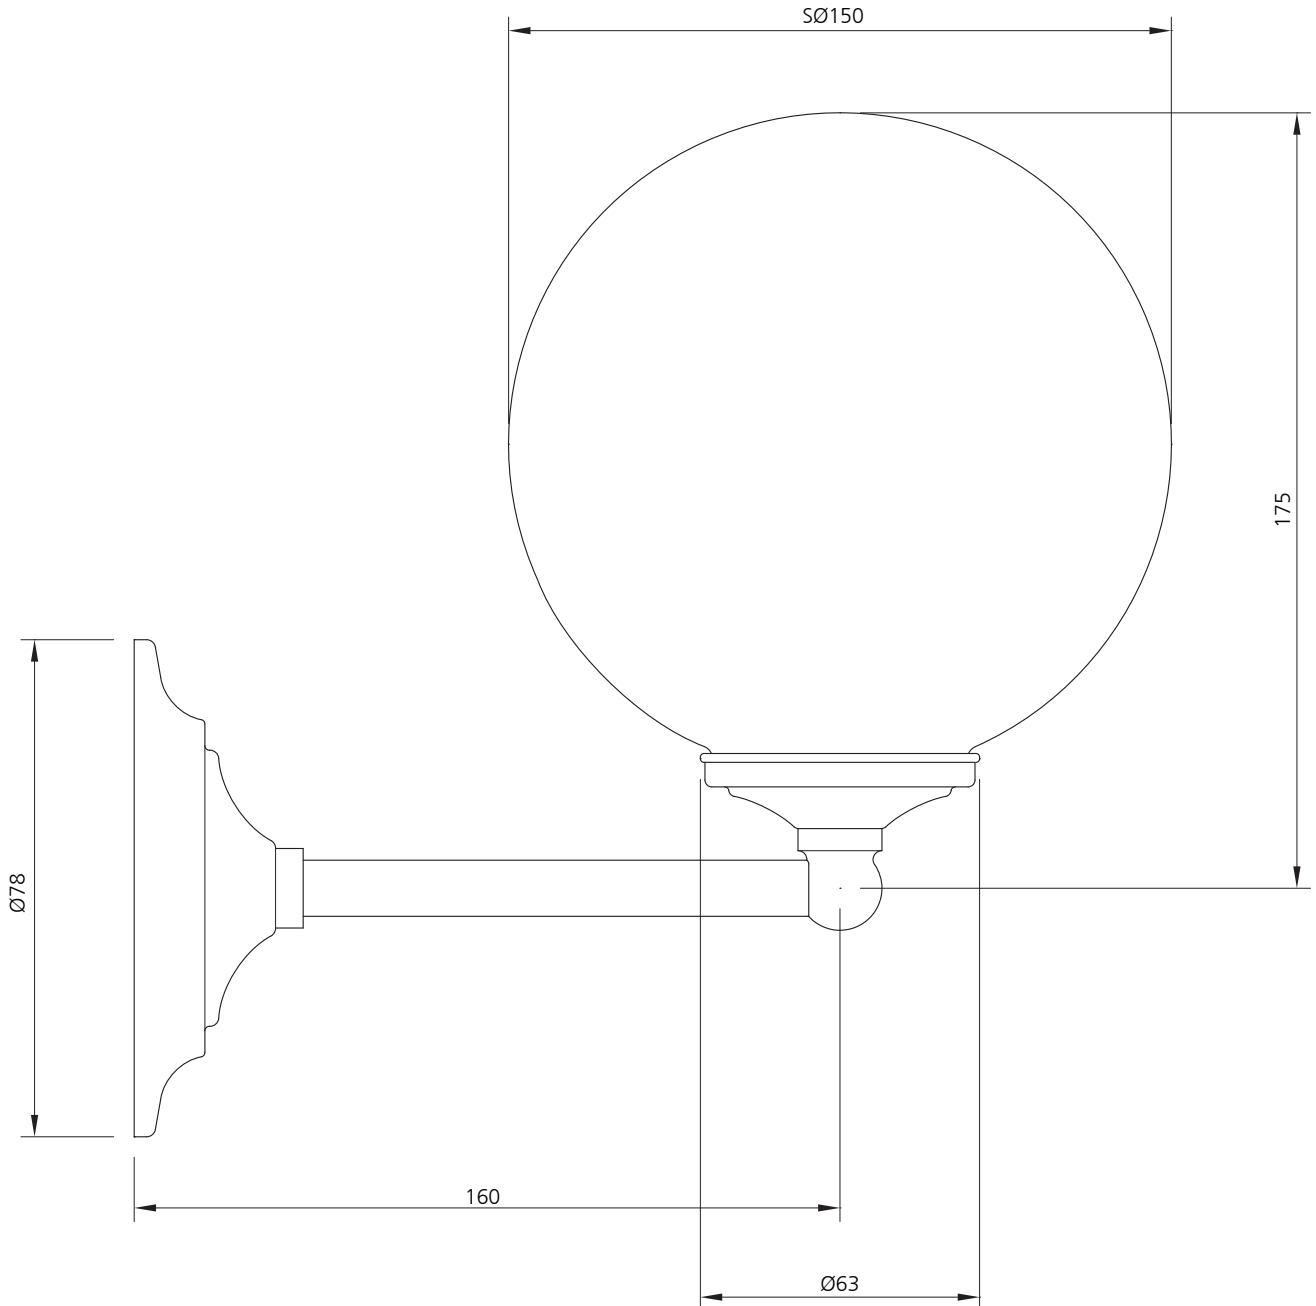

LEFROY BROOKS

IBROC HOUSE ESSEX ROAD
HODDESDON HERTS EN11 0QS UK
T: +44 (0)1992 708 316 F: +44 (0)1992 708 317

LB-4000

CLASSIC SINGLE WALL BRACKET WITH 6" OPAL GLOBE
MAX. WATTAGE 40W (S.E.S. BULB)

(RECOMMENDED FOR USE IN ZONE 3 APPLICATIONS)

DIMENSIONAL DATA SHEET

DATE: 29 June 2010

ISSUE: 044 A

©COPYRIGHT 2010. CHRISTO LEFROY BROOKS. ALL RIGHTS RESERVED.

DIMENSIONS IN MILLIMETRES

WHILST EVERY EFFORT IS MADE TO ENSURE THE ACCURACY OF THESE DATA SHEETS THEY ARE SUBJECT TO CHANGE WITHOUT NOTICE AS PART OF THE COMPANY'S PRODUCT DEVELOPMENT PROCESS