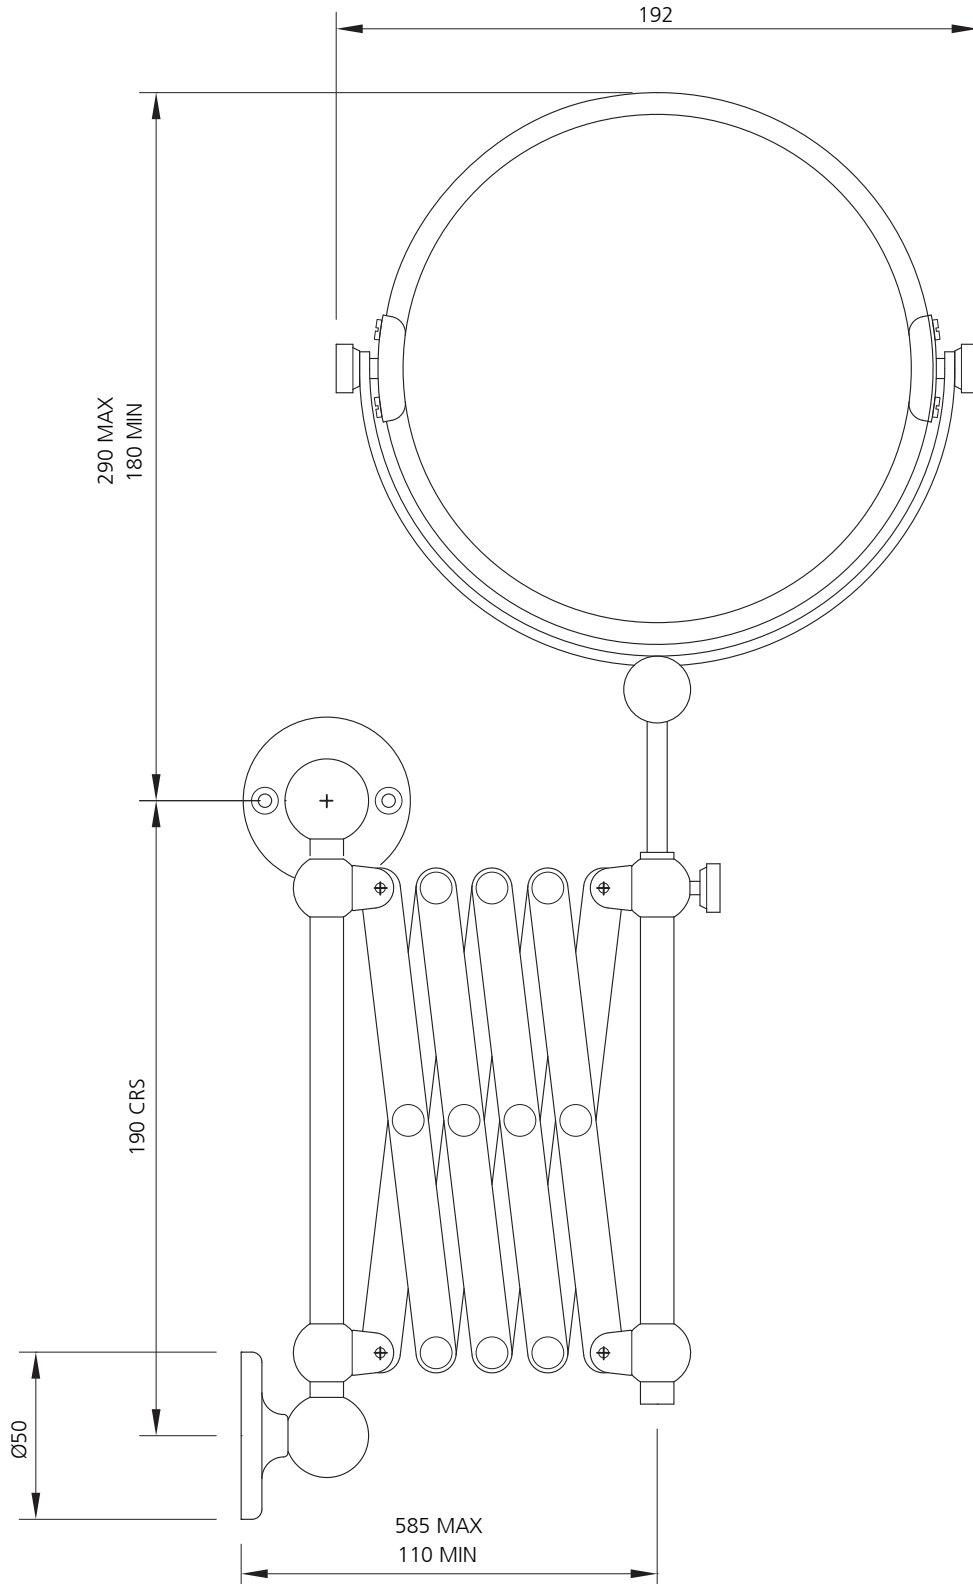

LEFROY BROOKS

IBROC HOUSE ESSEX ROAD
HODDESDON HERTS EN11 0QS UK
T: +44 (0)1992 708 316 F: +44 (0)1992 708 317

LB-4955

EDWARDIAN EXTENDABLE SHAVING MIRROR

DIMENSIONAL DATA SHEET

DATE: 28 July 2010

ISSUE: 043 A

©COPYRIGHT 2010. CHRISTO LEFROY BROOKS. ALL RIGHTS RESERVED.

DIMENSIONS IN MILLIMETRES

WHILST EVERY EFFORT IS MADE TO ENSURE THE ACCURACY OF THESE DATA SHEETS THEY ARE SUBJECT TO CHANGE WITHOUT NOTICE AS PART OF THE COMPANY'S PRODUCT DEVELOPMENT PROCESS