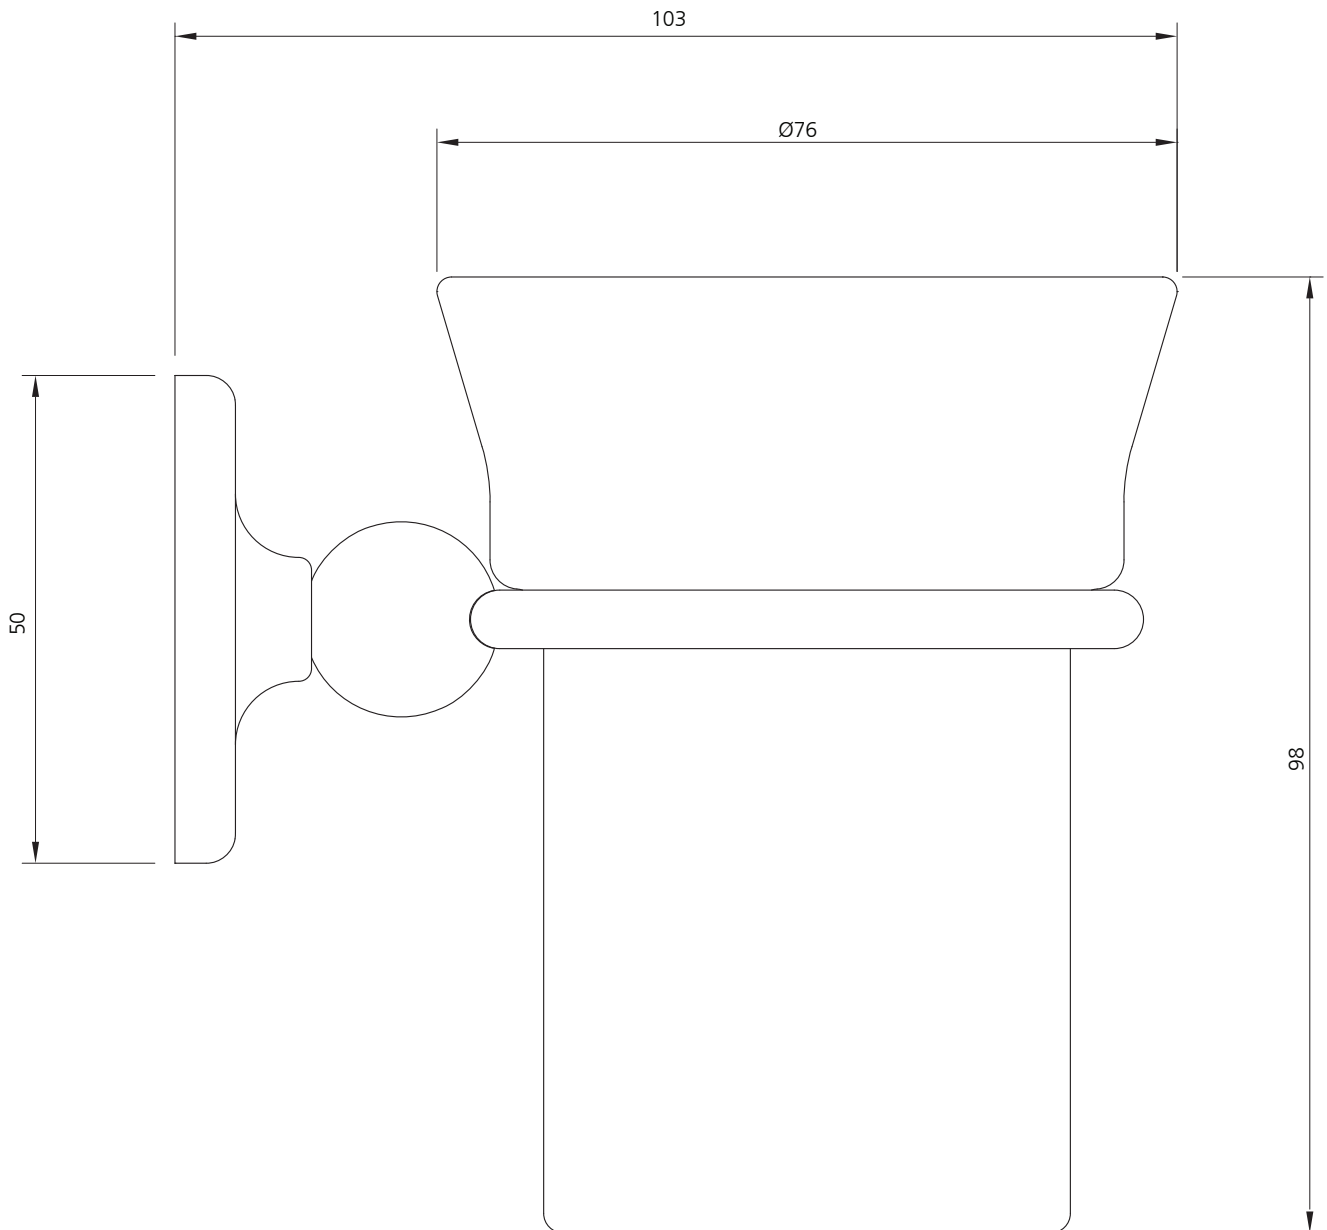

LEFROY BROOKS

IBROC HOUSE ESSEX ROAD
HODDESDON HERTS EN11 OQS UK
T: +44 (0)1992 708 316 F: +44 (0)1992 708 317

LB-4933

EDWARDIAN CHINA MUG AND HOLDER

DIMENSIONAL DATA SHEET

DATE: 1 July 2010

ISSUE: 043 A

©COPYRIGHT 2010. CHRISTO LEFROY BROOKS. ALL RIGHTS RESERVED.

DIMENSIONS IN MILLIMETRES

WHILST EVERY EFFORT IS MADE TO ENSURE THE ACCURACY OF THESE DATA SHEETS THEY ARE SUBJECT TO CHANGE WITHOUT NOTICE AS PART OF THE COMPANY'S PRODUCT DEVELOPMENT PROCESS