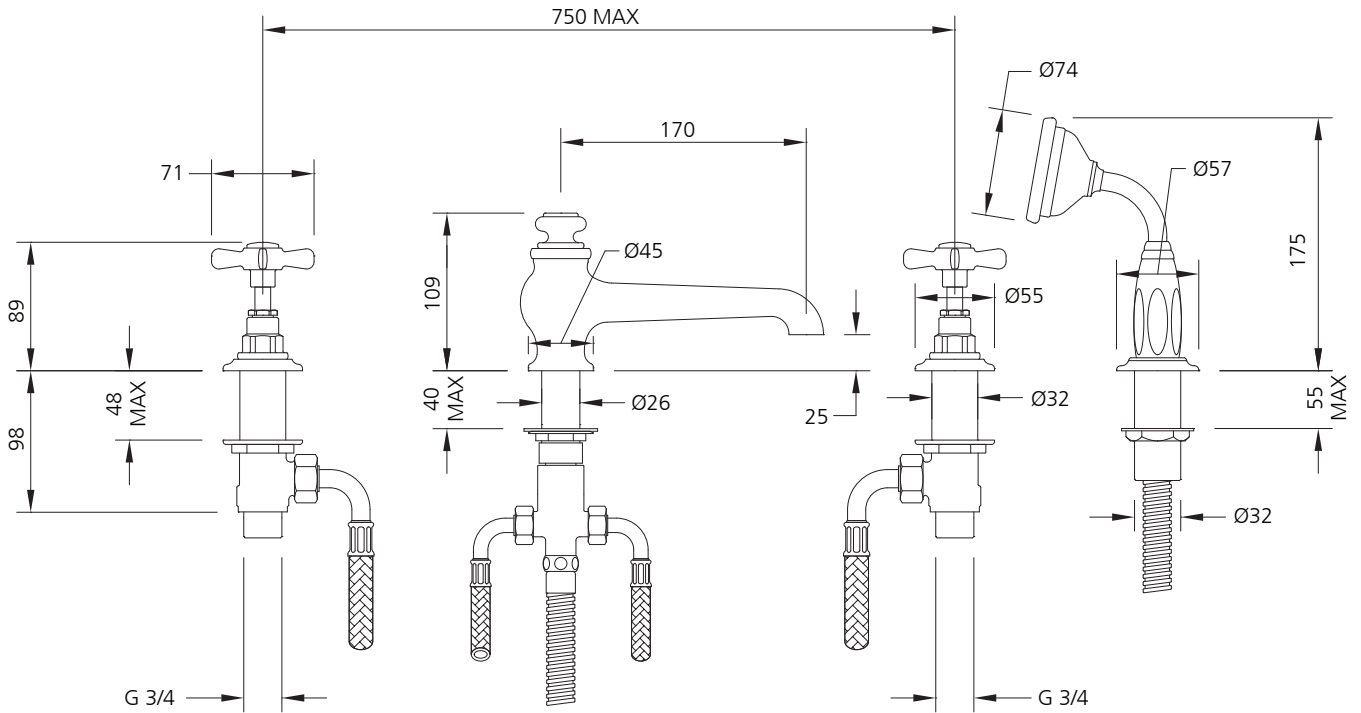

## LB-1250

CLASSIC FOUR HOLE BATH SET WITH DIVERTER  
AND PULL-OUT HAND SHOWER

### DIMENSIONAL DATA SHEET

DATE: 18 June 2010

ISSUE: 036 G

©COPYRIGHT 2010. CHRISTO LEFROY BROOKS. ALL RIGHTS RESERVED.

DIMENSIONS IN MILLIMETRES

WHILST EVERY EFFORT IS MADE TO ENSURE THE ACCURACY OF THESE DATA SHEETS THEY ARE SUBJECT TO CHANGE WITHOUT NOTICE AS PART OF THE COMPANY'S PRODUCT DEVELOPMENT PROCESS