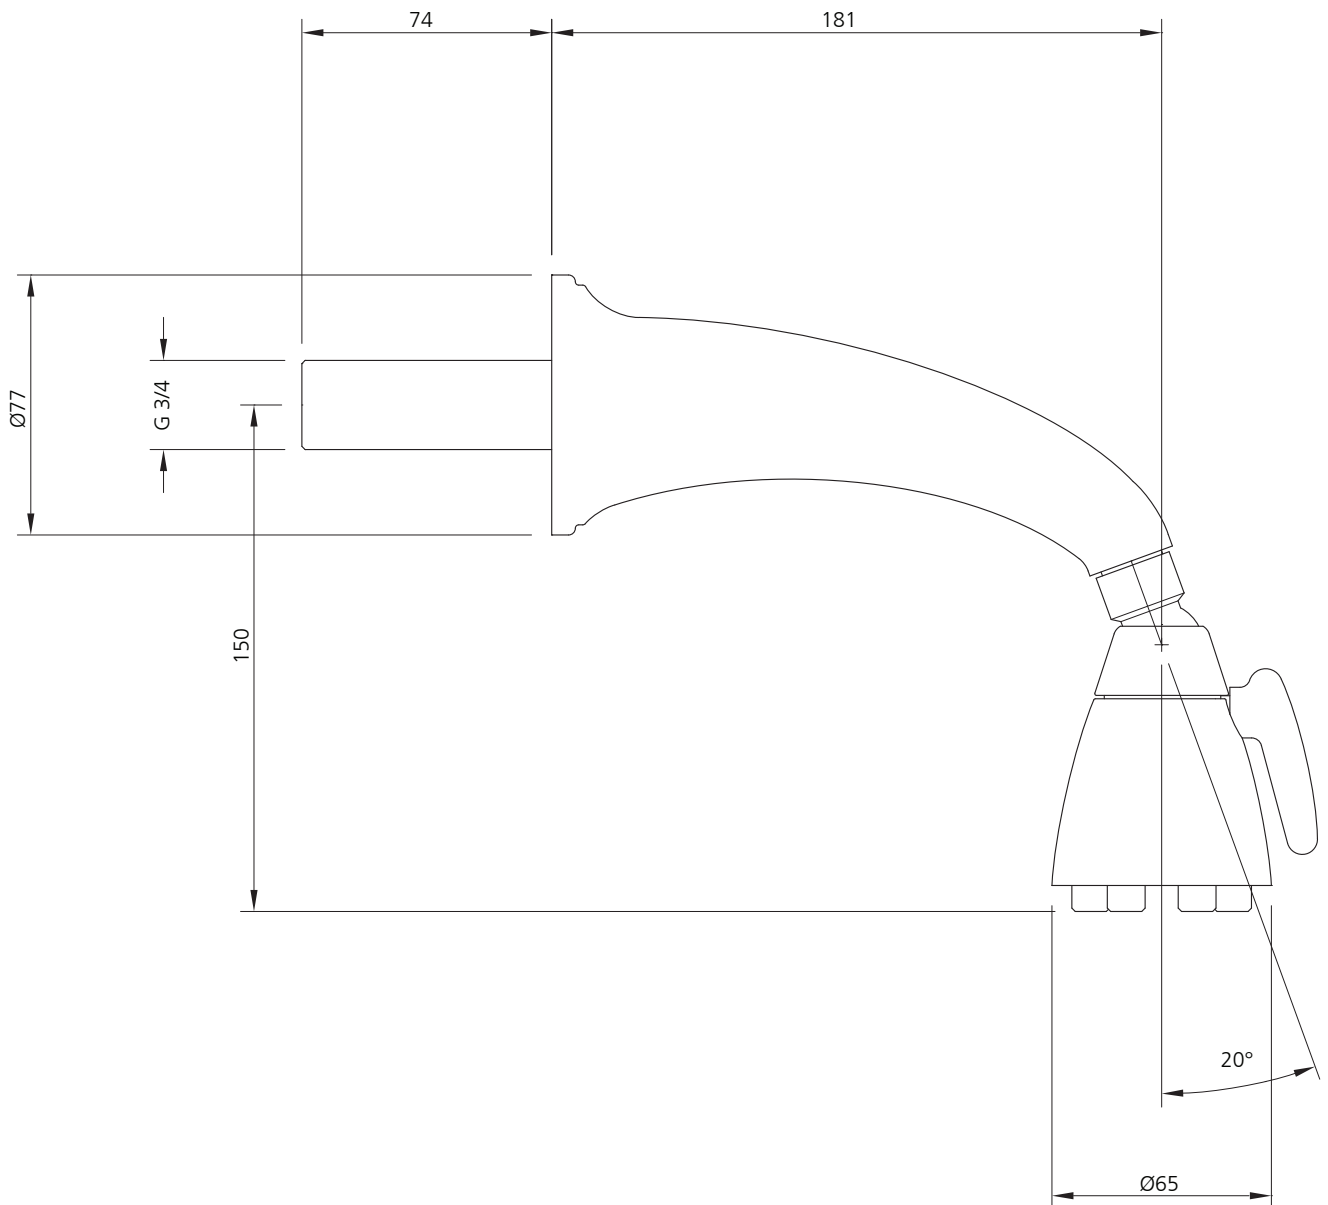

**LEFROY BROOKS**

IBROC HOUSE ESSEX ROAD  
HODDESDON HERTS EN11 0QS UK  
T: +44 (0)1992 708 316 F: +44 (0)1992 708 317

**LB-1779**

SIX JET BRUNSWICK ADJUSTABLE HEAD  
WITH SHOWER ARM (170mm)

**DIMENSIONAL DATA SHEET**

DATE: 28 June 2010

ISSUE: 033

©COPYRIGHT 2010. CHRISTO LEFROY BROOKS. ALL RIGHTS RESERVED.

DIMENSIONS IN MILLIMETRES

WHILST EVERY EFFORT IS MADE TO ENSURE THE ACCURACY OF THESE DATA SHEETS THEY ARE SUBJECT TO CHANGE WITHOUT NOTICE AS PART OF THE COMPANY'S PRODUCT DEVELOPMENT PROCESS